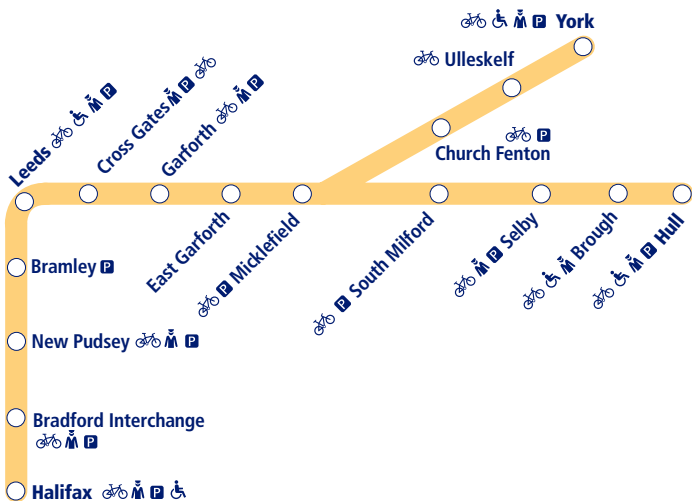

# Train times

35

21 May 2023 –  
9 December 2023

## Halifax to Hull and Leeds to York

-  Parking available
-  Staff in attendance
-  Bicycle store facility
-  Disabled assistance available

NORTHERN

Go do your thing

This timetable shows a summary of local stopping services between **Halifax and Hull** and stopping services between **York, Selby and Leeds**.

## How to read this timetable

Look down the left hand column for your departure station. Read across until you find a suitable departure time. Read down the column to find the arrival time at your destination. Through services are shown in bold type (this means you won't have to change trains). Connecting services are shown in light type. If you travel on a connecting service, change at the next station shown in bold or if you arrive on a connecting service, change at the last station shown in bold, unless a footnote advises otherwise.