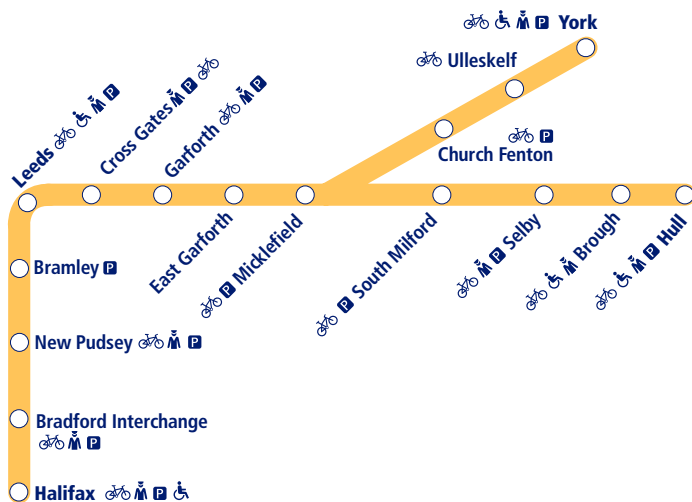

Train times

15 May – 10 December

35

Halifax to Hull and Leeds to York

- Parking available
- Staff in attendance
- Bicycle store facility
- Disabled assistance available

This timetable shows a summary of local stopping services between **Halifax and Hull** and stopping services between **York, Selby and Leeds**.

How to read this timetable

Look down the left hand column for your departure station. Read across until you find a suitable departure time. Read down the column to find the arrival time at your destination. Through services are shown in bold type (this means you won't have to change trains). Connecting services are shown in light type. If you travel on a connecting service, change at the next station shown in bold or if you arrive on a connecting service, change at the last station shown in bold, unless a footnote advises otherwise.

Minimum connection times

All stations have a minimum connection time of 5 minutes unless stated. Leeds 10 minutes and York 8 minutes.

Community Rail Partnerships and community groups

We support a number of active community rail partnerships (CRPs) across our network. CRPs bring together local communities and the rail industry to deliver benefits to both, and encourage use of the lines they represent.