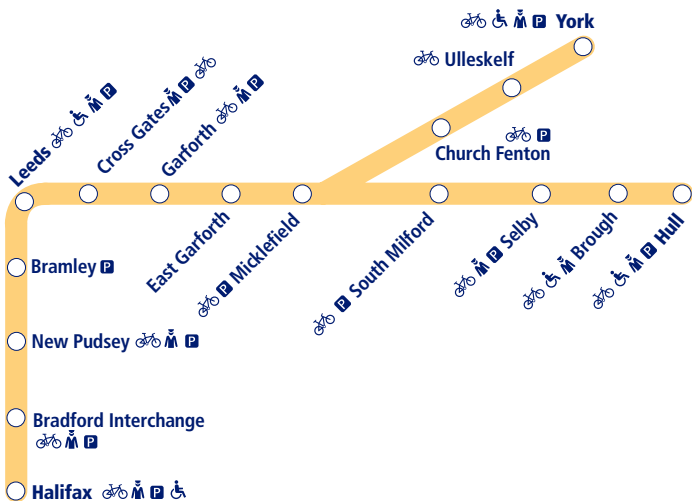

Train times

15 May – 10 December

35

Halifax to Hull and Leeds to York

-  Parking available
-  Staff in attendance
-  Bicycle store facility
-  Disabled assistance available

NORTHERN

Go do your thing

This timetable shows a summary of local stopping services between **Halifax and Hull** and stopping services between **York, Selby and Leeds**.

How to read this timetable

Look down the left hand column for your departure station. Read across until you find a suitable departure time. Read down the column to find the arrival time at your destination. Through services are shown in bold type (this means you won't have to change trains). Connecting services are shown in light type. If you travel on a connecting service, change at the next station shown in bold or if you arrive on a connecting service, change at the last station shown in bold, unless a footnote advises otherwise.