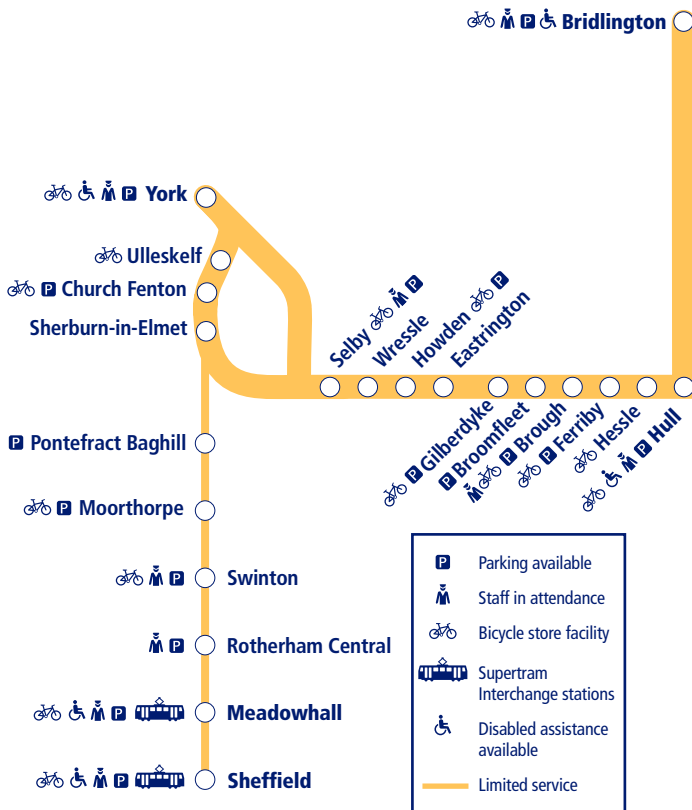

Train times

34

21 May 2023 –
9 December 2023

York to Selby and Hull and York to Sheffield via Pontefract Baghill

This timetable shows a summary of Northern services between **York and Hull/ Bridlington**. Other trains also run between **Selby and Hull**.

The local train service between **York and Sheffield via Pontefract** is shown in a separate table within this leaflet.

Other trains also run between **York and Sheffield, via Leeds or Doncaster**.

How to read this timetable

Look down the left hand column for your departure station. Read across until you find a suitable departure time. Read down the column to find the arrival time at your destination. Through services are shown in bold type (this means you won't have to change trains). Connecting services are shown in light type. If you travel on a connecting service, change at the next station shown in bold or if you arrive on a connecting service, change at the last station shown in bold, unless a footnote advises otherwise.

Minimum connection times

All stations have a minimum connection time of 5 minutes unless stated. Sheffield 7 minutes and York 8 minutes.

Community Rail Partnerships and community groups

We support a number of active community rail partnerships (CRPs) across our network. CRPs bring together local communities and the rail industry to deliver benefits to both, and encourage use of the lines they represent.