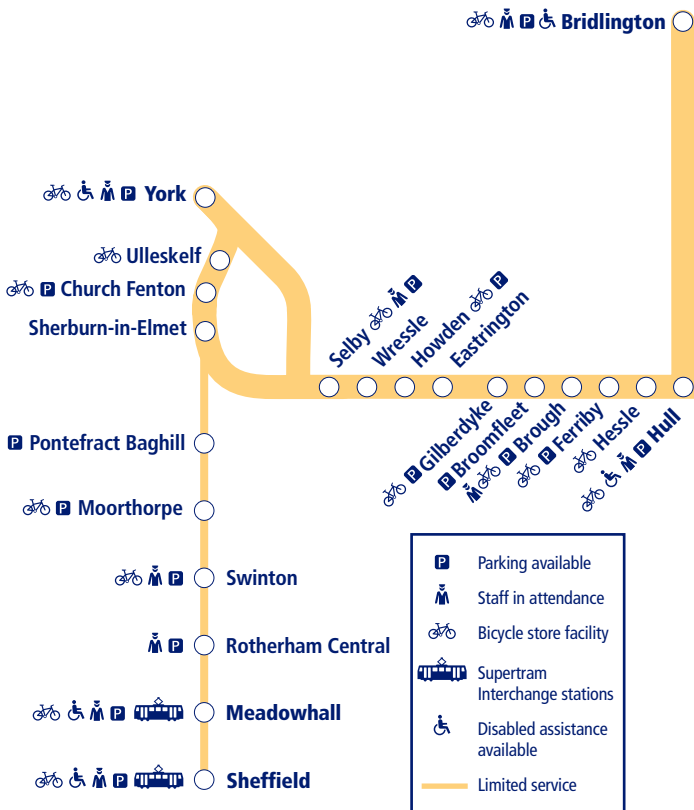

Train times

34

21 May 2023 –
9 December 2023

York to Selby and Hull and York to Sheffield via Pontefract Baghill

NORTHERN

Go do your thing

This timetable shows a summary of Northern services between **York** and **Hull/Bridlington**. Other trains also run between **Selby and Hull**.

The local train service between **York and Sheffield via Pontefract** is shown in a separate table within this leaflet.

Other trains also run between **York and Sheffield, via Leeds or Doncaster**.

How to read this timetable

Look down the left hand column for your departure station. Read across until you find a suitable departure time. Read down the column to find the arrival time at your destination. Through services are shown in bold type (this means you won't have to change trains). Connecting services are shown in light type. If you travel on a connecting service, change at the next station shown in bold or if you arrive on a connecting service, change at the last station shown in bold, unless a footnote advises otherwise.

TrainTracker™

For up to date travel information and live departures direct to your mobile, text your station **name** or **location code** to **8 49 50**.

Customers with disabilities or restricted mobility are encouraged to contact our **Customer Experience Centre** who will book assistance for you.