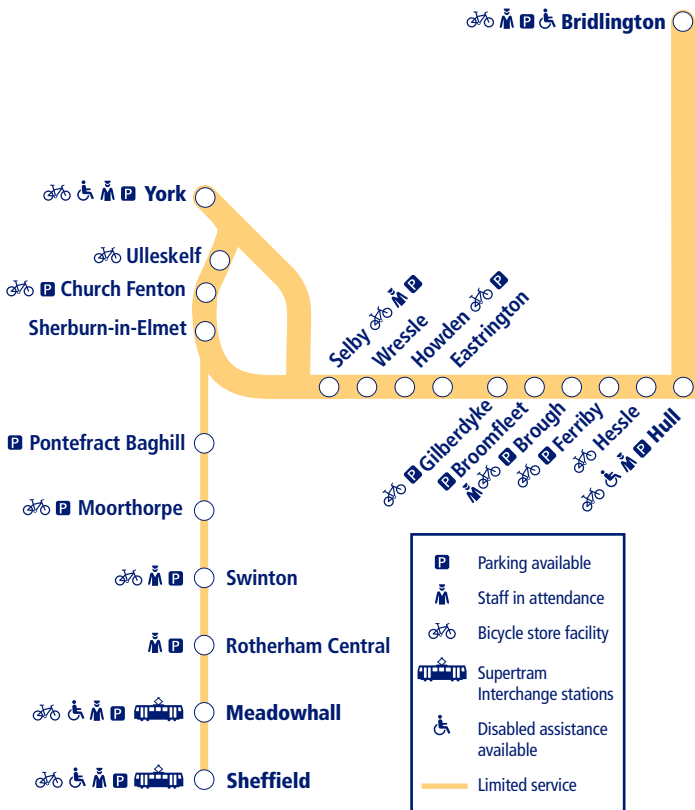

Train times

15 May – 10 December

34

York to Selby and Hull and York to Sheffield via Pontefract Baghill

NORTHERN

Go do your thing

This timetable shows a summary of Northern services between **York** and **Hull/Bridlington**. Other trains also run between **Selby and Hull**.

The local train service between **York and Sheffield via Pontefract** is shown in a separate table within this leaflet.

Other trains also run between **York and Sheffield, via Leeds or Doncaster**.

How to read this timetable

Look down the left hand column for your departure station. Read across until you find a suitable departure time. Read down the column to find the arrival time at your destination. Through services are shown in bold type (this means you won't have to change trains). Connecting services are shown in light type. If you travel on a connecting service, change at the next station shown in bold or if you arrive on a connecting service, change at the last station shown in bold, unless a footnote advises otherwise.

TrainTracker™

For up to date travel information and live departures direct to your mobile, text your station **name** or **location code** to **8 49 50**.

Customers with disabilities or restricted mobility are encouraged to contact our **Customer Experience Centre** who will book assistance for you.