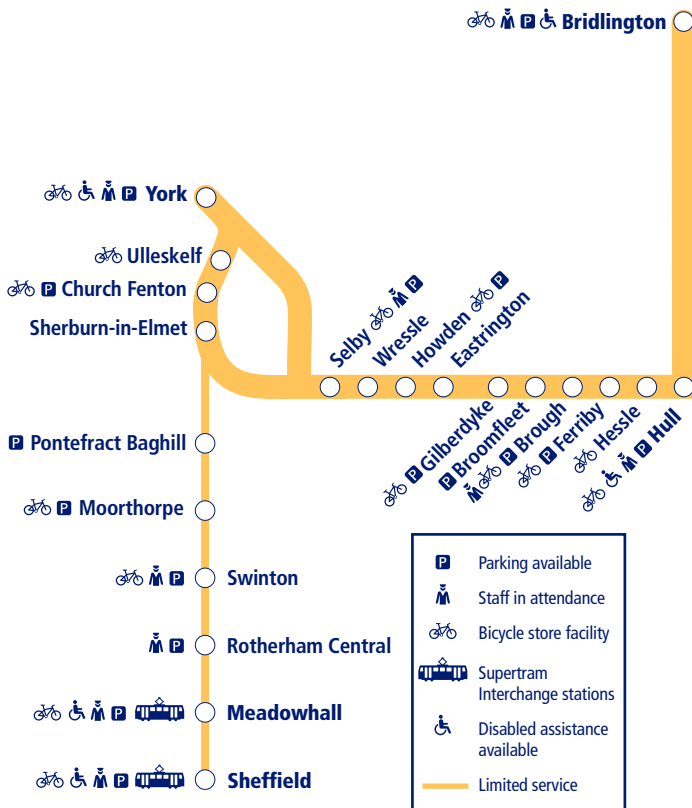

# Train times

15 May – 10 December

34

## York to Selby and Hull and York to Sheffield via Pontefract Baghill

This timetable shows a summary of Northern services between **York and Hull/ Bridlington**. Other trains also run between **Selby and Hull**.

The local train service between **York and Sheffield via Pontefract** is shown in a separate table within this leaflet.

Other trains also run between **York and Sheffield, via Leeds or Doncaster**.

### How to read this timetable

Look down the left hand column for your departure station. Read across until you find a suitable departure time. Read down the column to find the arrival time at your destination. Through services are shown in bold type (this means you won't have to change trains). Connecting services are shown in light type. If you travel on a connecting service, change at the next station shown in bold or if you arrive on a connecting service, change at the last station shown in bold, unless a footnote advises otherwise.