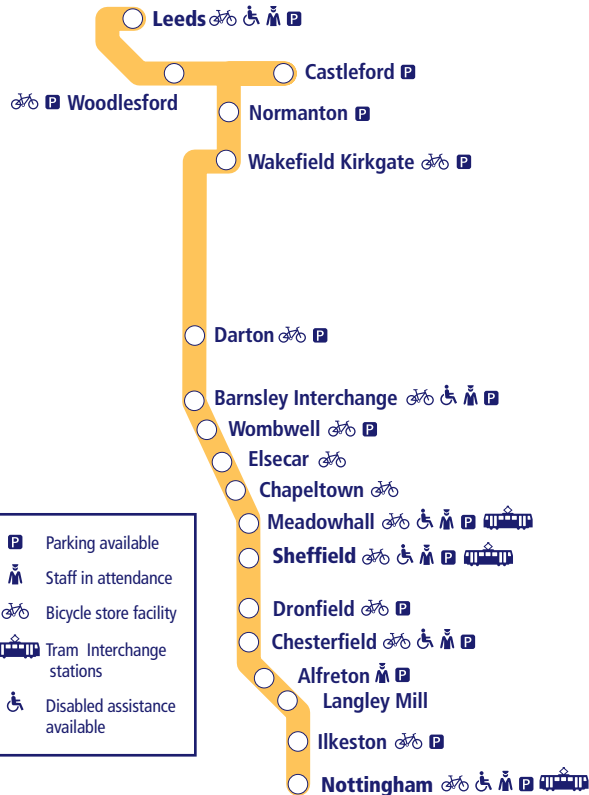

Train times

18 May – 13 December 2025

33

Leeds to Nottingham and Leeds to Sheffield via Castleford

This timetable shows a summary of Northern trains between **Nottingham and Leeds**.

Other trains also run between **Nottingham and Chesterfield, Chesterfield and Sheffield, and Sheffield and Leeds**.

How to read this timetable

Look down the left hand column for your departure station. Read across until you find a suitable departure time. Read down the column to find the arrival time at your destination. Through services are shown in bold type (this means you won't have to change trains). Connecting services are shown in light type. If you travel on a connecting service, change at the next station shown in bold or if you arrive on a connecting service, change at the last station shown in bold, unless a footnote advises otherwise.

Minimum connection times

All stations have a minimum connection time of 5 minutes unless stated. Leeds 10 minutes, Nottingham 8 minutes, Sheffield 7 minutes and Wakefield Kirkgate 4 minutes.

Community Rail Partnerships and community groups

We support a number of active community rail partnerships (CRPs) across our network. CRPs bring together local communities and the rail industry to deliver benefits to both, and encourage use of the lines they represent.

Some stations on this route are adopted by local community groups. For more information visit northernrailway.co.uk/community

Planning your journey

National Rail Enquiries

For full details of all train times, fares and rail travel information anywhere on the national rail network, call **03457 48 49 50**, or visit nationalrail.co.uk

TrainTracker™

For up to date travel information and live departures direct to your mobile, text your station **name** or **location code** to **8 49 50**.

Customers with disabilities or restricted mobility are encouraged to contact our **Customer Experience Centre** who will book assistance for you.

Call: **0800 138 5560**

Textphone: **0800 138 5561**

Email: assistance@northernrailway.co.uk

Improving our railway

Engineering work to help improve our services sometimes affects trains, particularly at weekends and bank holidays.

Visit: northernrailway.co.uk/improvements or call National Rail Enquiries: **03457 48 49 50** to check before you travel.

Delay Repay

You can claim Delay Repay if one of our trains is late or cancelled and as a result you get to your destination station later than scheduled, whether it is our fault or not.

Visit northernrailway.co.uk/delayrepay for more information.

Whilst every care has been taken to ensure the accuracy of the information contained in this timetable, we can accept no liability for any inaccuracies, and reserve the right to change information without further notice. Visit our website for the most up to date timetables and check before you travel.