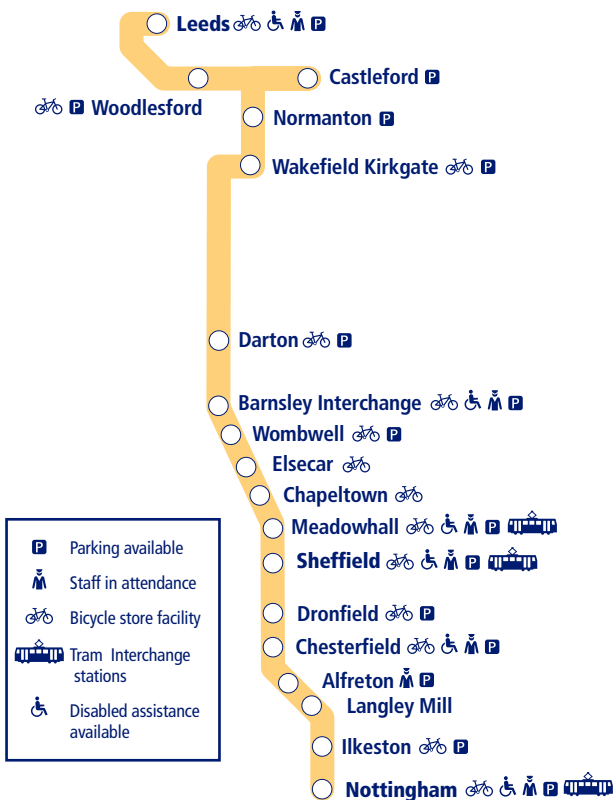

Train times

33

21 May 2023 –
9 December 2023

Leeds to Nottingham and Leeds to Sheffield via Castleford

NORTHERN

Go do your thing