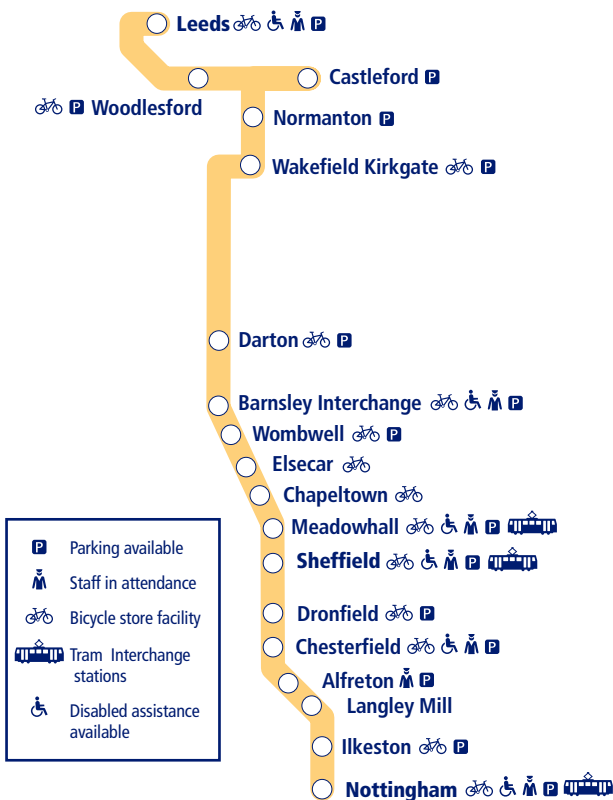

Train times

15 May – 10 December

33

Leeds to Nottingham and Leeds to Sheffield via Castleford

NORTHERN

Go do your thing

This timetable shows a summary of Northern trains between **Nottingham and Leeds**.

Other trains also run between **Nottingham and Chesterfield, Chesterfield and Sheffield, and Sheffield and Leeds**.

How to read this timetable

Look down the left hand column for your departure station. Read across until you find a suitable departure time. Read down the column to find the arrival time at your destination. Through services are shown in bold type (this means you won't have to change trains). Connecting services are shown in light type. If you travel on a connecting service, change at the next station shown in bold or if you arrive on a connecting service, change at the last station shown in bold, unless a footnote advises otherwise.

Minimum connection times

All stations have a minimum connection time of 5 minutes unless stated. Leeds 10 minutes, Nottingham 8 minutes, Sheffield 7 minutes and Wakefield Kirkgate 4 minutes.

Community Rail Partnerships and community groups