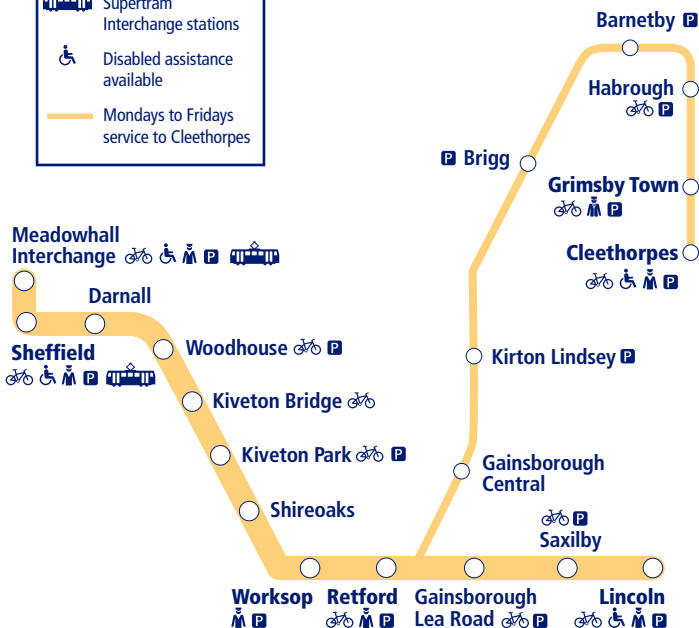

Train times

2 June – 14 December 2024

32

Sheffield to Gainsborough to Lincoln/Cleethorpes

- Parking available
- Staff in attendance
- Bicycle store facility
- Supertram Interchange stations
- Disabled assistance available
- Mondays to Fridays service to Cleethorpes

NORTHERN

Go do your thing

This timetable shows the Northern service between **Sheffield and Lincoln**.

How to read this timetable

Look down the left hand column for your departure station. Read across until you find a suitable departure time. Read down the column to find the arrival time at your destination. Through services are shown in bold type (this means you won't have to change trains). Connecting services are shown in light type. If you travel on a connecting service, change at the next station shown in bold or if you arrive on a connecting service, change at the last station shown in bold, unless a footnote advises otherwise.