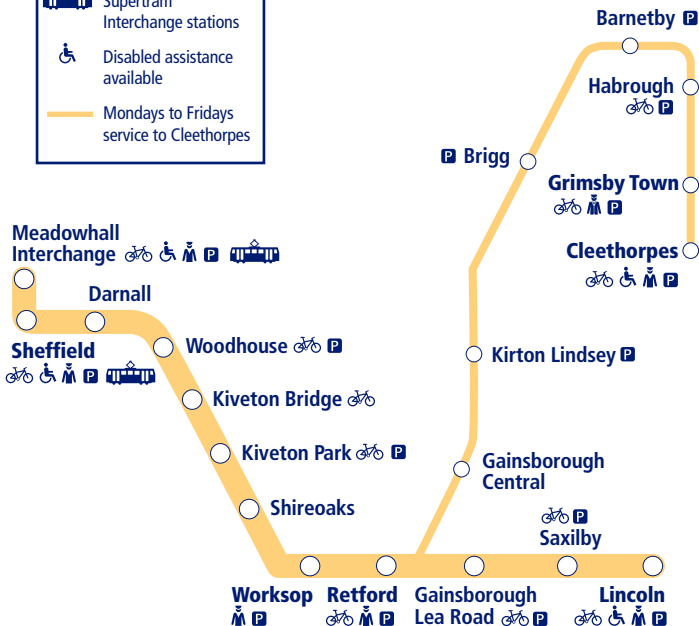

Train times

32

21 May 2023 –
9 December 2023

Sheffield to Gainsborough to Lincoln/Cleethorpes

- Parking available
- Staff in attendance
- Bicycle store facility
- Supertram Interchange stations
- Disabled assistance available
- Mondays to Fridays service to Cleethorpes

NORTHERN

Go do your thing

This timetable shows the Northern service between **Sheffield and Lincoln**.

How to read this timetable

Look down the left hand column for your departure station. Read across until you find a suitable departure time. Read down the column to find the arrival time at your destination. Through services are shown in bold type (this means you won't have to change trains). Connecting services are shown in light type. If you travel on a connecting service, change at the next station shown in bold or if you arrive on a connecting service, change at the last station shown in bold, unless a footnote advises otherwise.