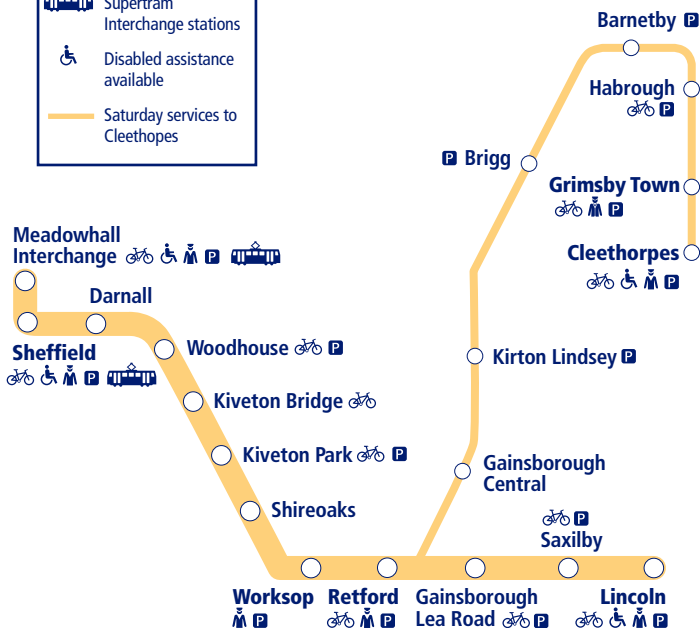

Train times

15 May – 10 December

32

Sheffield to Gainsborough to Lincoln/Cleethorpes

- Parking available
- Staff in attendance
- Bicycle store facility
- Supertram Interchange stations
- Disabled assistance available
- Saturday services to Cleethorpes

NORTHERN

Go do your thing

This timetable shows the Northern service between **Sheffield and Lincoln**.

How to read this timetable

Look down the left hand column for your departure station. Read across until you find a suitable departure time. Read down the column to find the arrival time at your destination. Through services are shown in bold type (this means you won't have to change trains). Connecting services are shown in light type. If you travel on a connecting service, change at the next station shown in bold or if you arrive on a connecting service, change at the last station shown in bold, unless a footnote advises otherwise.