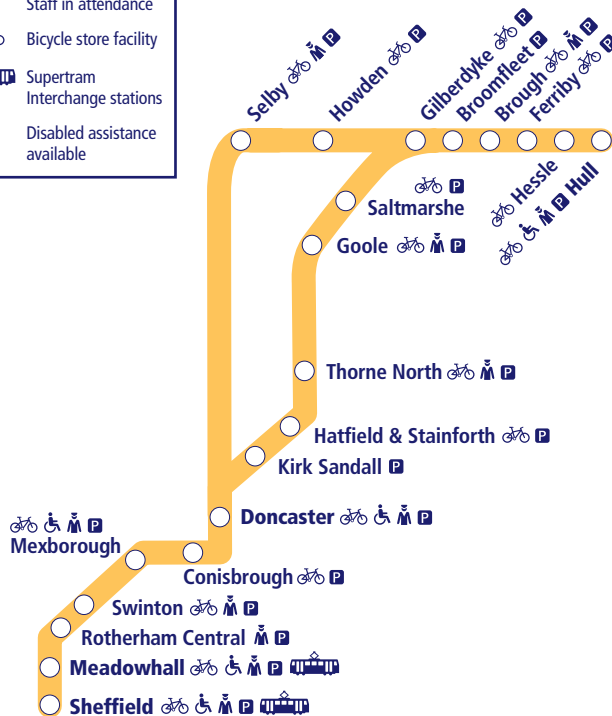

Train times

18 May – 13 December 2025

30

Hull to Doncaster and Sheffield

- Parking available
- Staff in attendance
- Bicycle store facility
- Supertram Interchange stations
- Disabled assistance available

This timetable shows a summary of Northern train services between **Hull and Doncaster/Sheffield**. Other trains also run between **Goole and Doncaster**, **Doncaster and Sheffield**, and Meadowhall and Sheffield. Other services are available between **Hull and Gilberdyke**.

How to read this timetable

Look down the left hand column for your departure station. Read across until you find a suitable departure time. Read down the column to find the arrival time at your destination. Through services are shown in bold type (this means you won't have to change trains). Connecting services are shown in light type. If you travel on a connecting service, change at the next station shown in bold or if you arrive on a connecting service, change at the last station shown in bold, unless a footnote advises otherwise.

TrainTracker™

For up to date travel information and live departures direct to your mobile, text your station **name** or **location code** to **8 49 50**.

Customers with disabilities or restricted mobility are encouraged to contact our **Customer Experience Centre** who will book assistance for you.