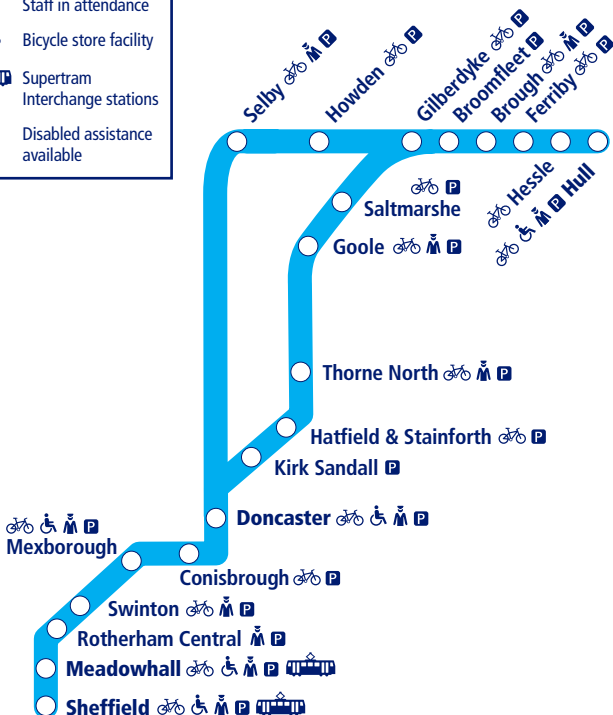

Train times

30

15 December 2024 –
17 May 2025

Hull to Doncaster and Sheffield

-  Parking available
-  Staff in attendance
-  Bicycle store facility
-  Supertram
Interchange stations
-  Disabled assistance
available

NORTHERN

Go do your thing

This timetable shows a summary of Northern train services between **Hull and Doncaster/Sheffield**. Other trains also run between **Goole and Doncaster**, **Doncaster and Sheffield**, and Meadowhall and Sheffield. Other services are available between **Hull and Gilberdyke**.

How to read this timetable

Look down the left hand column for your departure station. Read across until you find a suitable departure time. Read down the column to find the arrival time at your destination. Through services are shown in bold type (this means you won't have to change trains). Connecting services are shown in light type. If you travel on a connecting service, change at the next station shown in bold or if you arrive on a connecting service, change at the last station shown in bold, unless a footnote advises otherwise.

TrainTracker™

For up to date travel information and live departures direct to your mobile, text your station **name** or **location code** to **8 49 50**.

Customers with disabilities or restricted mobility are encouraged to contact our **Customer Experience Centre** who will book assistance for you.