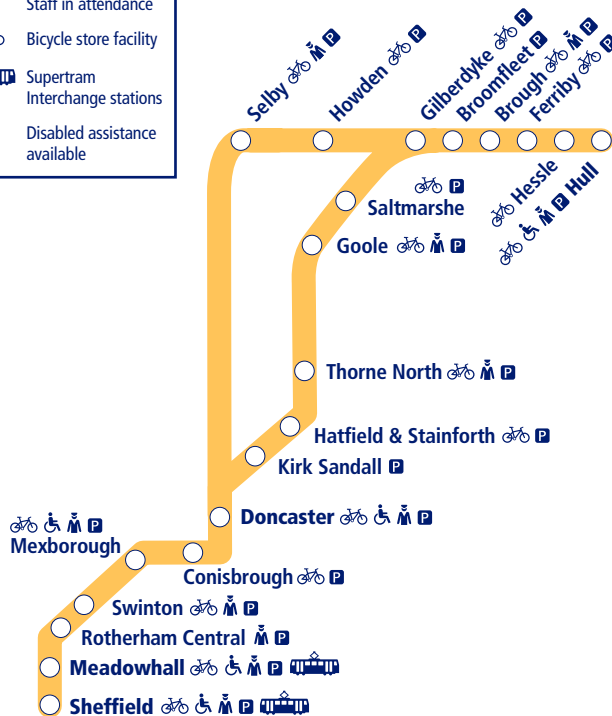

# Train times

30

21 May 2023 –  
9 December 2023

## Hull to Doncaster and Sheffield

- Parking available
- Staff in attendance
- Bicycle store facility
- Supertram Interchange stations
- Disabled assistance available

This timetable shows a summary of Northern train services between **Hull and Doncaster/Sheffield**. Other trains also run between **Goole and Doncaster**, **Doncaster and Sheffield**, and Meadowhall and Sheffield. Other services are available between **Hull and Gilberdyke**.

### How to read this timetable

Look down the left hand column for your departure station. Read across until you find a suitable departure time. Read down the column to find the arrival time at your destination. Through services are shown in bold type (this means you won't have to change trains). Connecting services are shown in light type. If you travel on a connecting service, change at the next station shown in bold or if you arrive on a connecting service, change at the last station shown in bold, unless a footnote advises otherwise.

#### TrainTracker™

For up to date travel information and live departures direct to your mobile, text your station **name** or **location code** to **8 49 50**.

Customers with disabilities or restricted mobility are encouraged to contact our **Customer Experience Centre** who will book assistance for you.