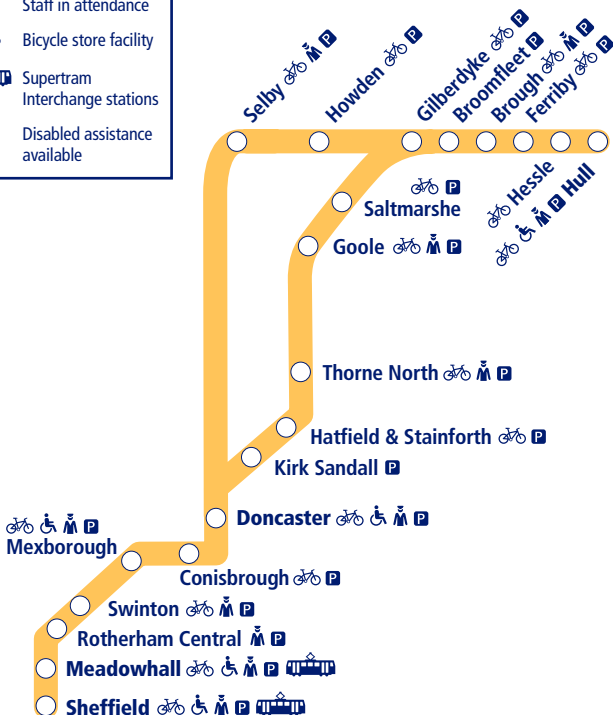

# Train times

## Hull to Doncaster and Sheffield

- Parking available
- Staff in attendance
- Bicycle store facility
- Supertram Interchange stations
- Disabled assistance available

NORTHERN

Go do your thing

This timetable shows a summary of Northern train services between **Hull and Doncaster/Sheffield**. Other trains also run between **Goole and Doncaster**, **Doncaster and Sheffield**, and Meadowhall and Sheffield. Other services are available between **Hull and Gilberdyke**.

## How to read this timetable

Look down the left hand column for your departure station. Read across until you find a suitable departure time. Read down the column to find the arrival time at your destination. Through services are shown in bold type (this means you won't have to change trains). Connecting services are shown in light type. If you travel on a connecting service, change at the next station shown in bold or if you arrive on a connecting service, change at the last station shown in bold, unless a footnote advises otherwise.