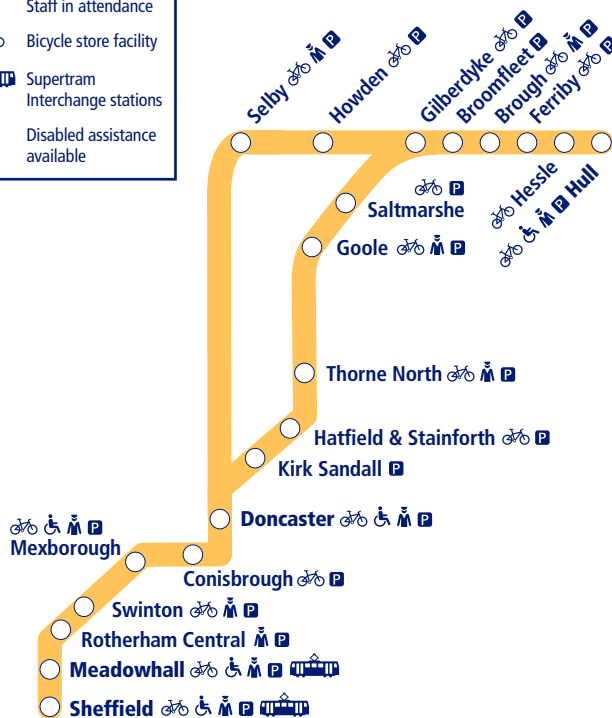

Train times

15 May – 10 December

30

Hull to Doncaster and Sheffield

- Parking available
- Staff in attendance
- Bicycle store facility
- Supertram Interchange stations
- Disabled assistance available

This timetable shows a summary of Northern train services between **Hull and Doncaster/Sheffield**. Other trains also run between **Goole and Doncaster**, **Doncaster and Sheffield**, and Meadowhall and Sheffield. Other services are available between **Hull and Gilberdyke**.

How to read this timetable

Look down the left hand column for your departure station. Read across until you find a suitable departure time. Read down the column to find the arrival time at your destination. Through services are shown in bold type (this means you won't have to change trains). Connecting services are shown in light type. If you travel on a connecting service, change at the next station shown in bold or if you arrive on a connecting service, change at the last station shown in bold, unless a footnote advises otherwise.

Minimum connection times

All stations have a minimum connection time of 5 minutes unless stated. Doncaster and Sheffield 7 minutes.

Community Rail Partnerships and community groups

We support a number of active community rail partnerships (CRPs) across our network. CRPs bring together local communities and the rail industry to deliver benefits to both, and encourage use of the lines they represent.

Notes

a Arrival time.
G From London Kings Cross.
GR Service operated by London North Eastern Railways.
HT Service operated by Hull Trains

Fares and service information

National Rail Enquiries
visit nationalrail.co.uk
call **03457 48 49 50**
textphone **0345 60 50 600**