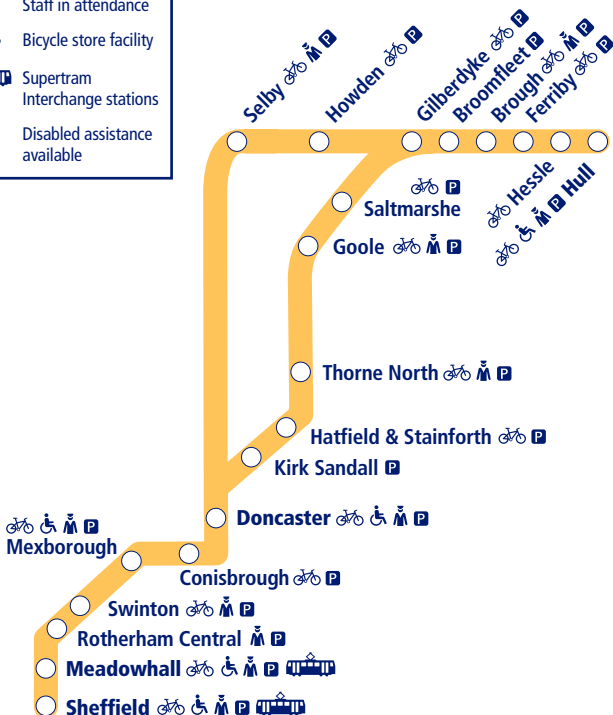

# Train times

15 May – 10 December

30

## Hull to Doncaster and Sheffield

- Parking available
- Staff in attendance
- Bicycle store facility
- Supertram Interchange stations
- Disabled assistance available

NORTHERN

Go do your thing

This timetable shows a summary of Northern train services between **Hull and Doncaster/Sheffield**. Other trains also run between **Goole and Doncaster**, **Doncaster and Sheffield**, and Meadowhall and Sheffield. Other services are available between **Hull and Gilberdyke**.

## How to read this timetable

Look down the left hand column for your departure station. Read across until you find a suitable departure time. Read down the column to find the arrival time at your destination. Through services are shown in bold type (this means you won't have to change trains). Connecting services are shown in light type. If you travel on a connecting service, change at the next station shown in bold or if you arrive on a connecting service, change at the last station shown in bold, unless a footnote advises otherwise.