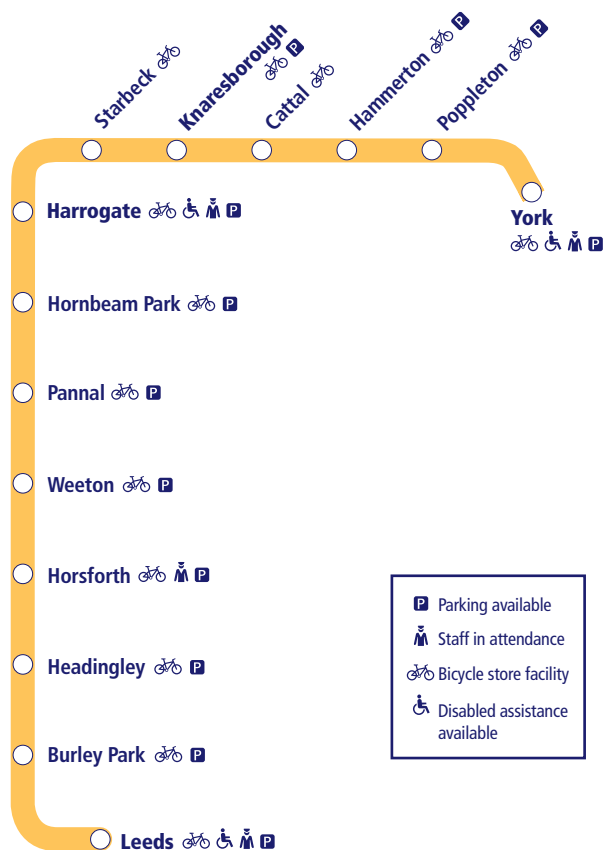

Train times

18 May – 13 December 2025

29

York to Harrogate and Leeds (Harrogate Line)

This timetable shows the Northern train service between **Leeds and Knaresborough** and between **Leeds and York via Harrogate**. Other trains also run between **Leeds and York** via other routes.

How to read this timetable

Look down the left hand column for your departure station. Read across until you find a suitable departure time. Read down the column to find the arrival time at your destination. Through services are shown in bold type (this means you won't have to change trains). Connecting services are shown in light type. If you travel on a connecting service, change at the next station shown in bold or if you arrive on a connecting service, change at the last station shown in bold, unless a footnote advises otherwise.

Minimum connection times

All stations have a minimum connection time of 5 minutes unless stated. Leeds 10 minutes and York 8 minutes.

Community Rail Partnerships and community groups

We support a number of active community rail partnerships (CRPs) across our network. CRPs bring together local communities and the rail industry to deliver benefits to both, and encourage use of the lines they represent.

TrainTracker™

For up to date travel information and live departures direct to your mobile, text your station **name** or **location code** to **8 49 50**.

Customers with disabilities or restricted mobility are encouraged to contact our **Customer Experience Centre** who will book assistance for you.