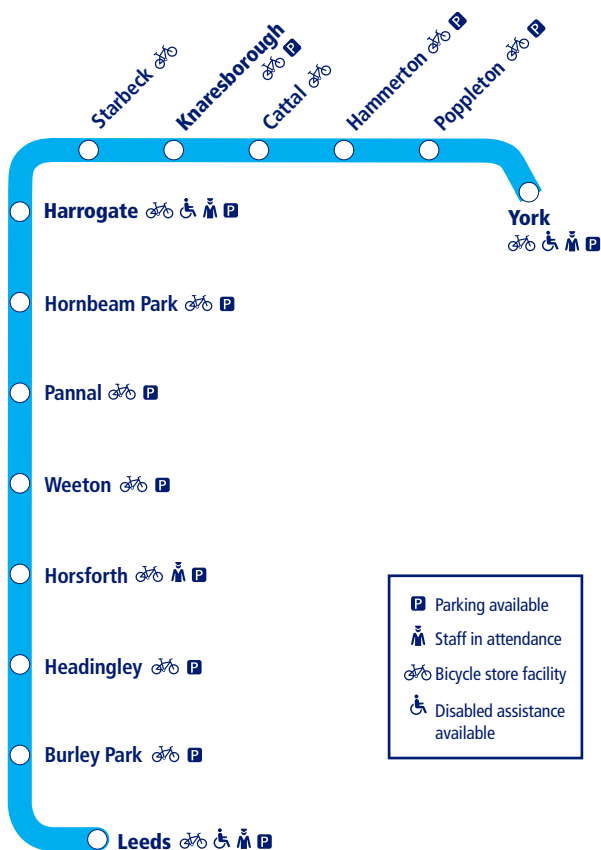

# Train times

## York to Harrogate and Leeds (Harrogate Line)

NORTHERN

Go do your thing

This timetable shows the Northern train service between **Leeds and Knaresborough** and between **Leeds and York via Harrogate**. Other trains also run between **Leeds and York** via other routes.