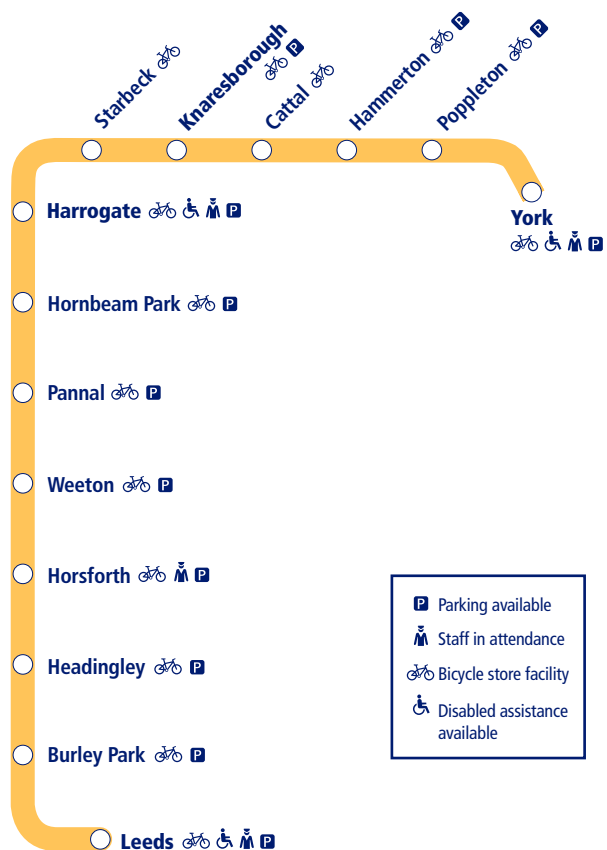

Train times

29

21 May 2023 –
9 December 2023

York to Harrogate and Leeds (Harrogate Line)

This timetable shows the Northern train service between **Leeds and Knaresborough** and between **Leeds and York via Harrogate**. Other trains also run between **Leeds and York** via other routes.

How to read this timetable

Look down the left hand column for your departure station. Read across until you find a suitable departure time. Read down the column to find the arrival time at your destination. Through services are shown in bold type (this means you won't have to change trains). Connecting services are shown in light type. If you travel on a connecting service, change at the next station shown in bold or if you arrive on a connecting service, change at the last station shown in bold, unless a footnote advises otherwise.

Minimum connection times

All stations have a minimum connection time of 5 minutes unless stated. Leeds 10 minutes and York 8 minutes.

Community Rail Partnerships and community groups

We support a number of active community rail partnerships (CRPs) across our network. CRPs bring together local communities and the rail industry to deliver benefits to both, and encourage use of the lines they represent.

TrainTracker™

For up to date travel information and live departures direct to your mobile, text your station **name** or **location code** to **8 49 50**.

Customers with disabilities or restricted mobility are encouraged to contact our **Customer Experience Centre** who will book assistance for you.