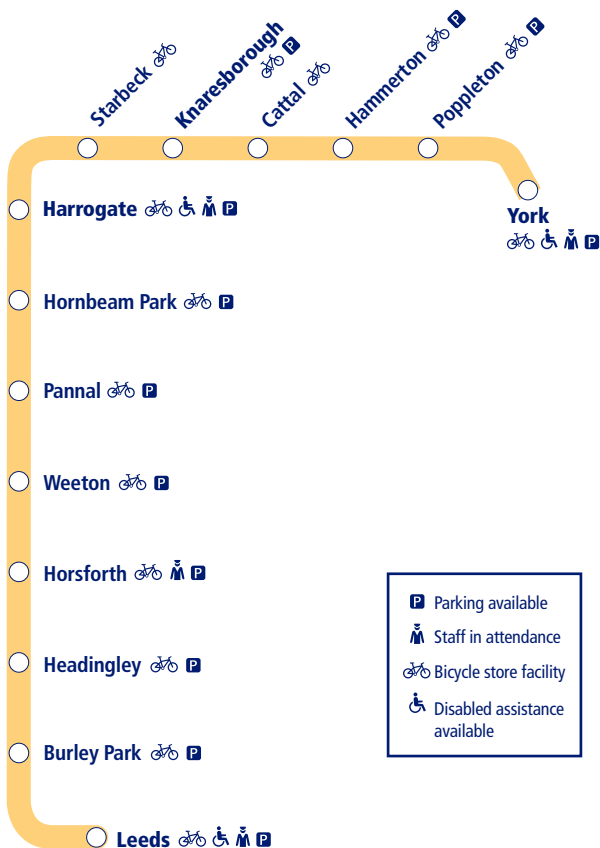

Train times

29

21 May 2023 –
9 December 2023

York to Harrogate and Leeds (Harrogate Line)

NORTHERN

Go do your thing

This timetable shows the Northern train service between **Leeds and Knaresborough** and between **Leeds and York via Harrogate**. Other trains also run between **Leeds and York** via other routes.

How to read this timetable

Look down the left hand column for your departure station. Read across until you find a suitable departure time. Read down the column to find the arrival time at your destination. Through services are shown in bold type (this means you won't have to change trains). Connecting services are shown in light type. If you travel on a connecting service, change at the next station shown in bold or if you arrive on a connecting service, change at the last station shown in bold, unless a footnote advises otherwise.

Minimum connection times

All stations have a minimum connection time of 5 minutes unless stated. Leeds 10 minutes and York 8 minutes.

Community Rail Partnerships and community groups

We support a number of active community rail partnerships (CRPs) across our network. CRPs bring together local communities and the rail industry to deliver benefits to both, and encourage use of the lines they represent.

TrainTracker™

For up to date travel information and live departures direct to your mobile, text your station **name** or **location code** to **8 49 50**.

Customers with disabilities or restricted mobility are encouraged to contact our **Customer Experience Centre** who will book assistance for you.