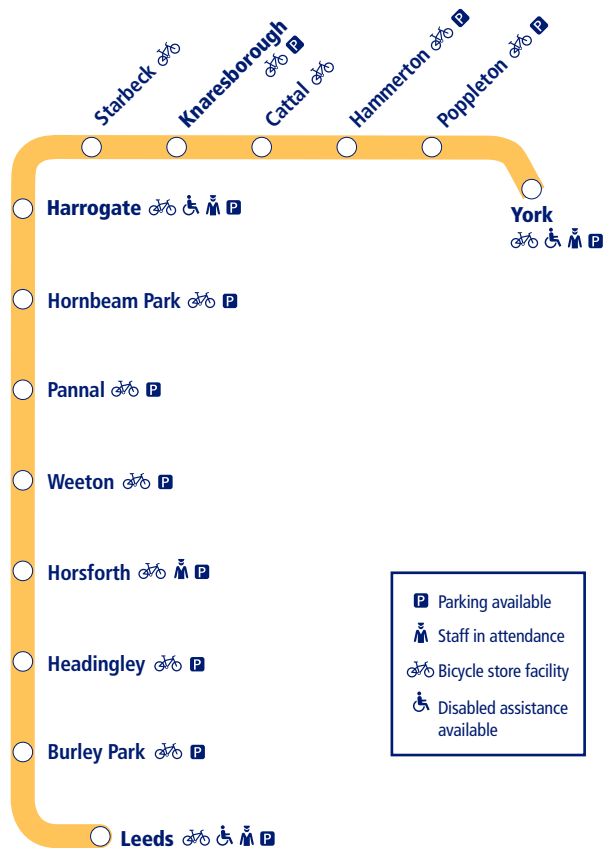

Train times

15 May – 10 December

29

York to Harrogate and Leeds (Harrogate Line)

This timetable shows the Northern train service between **Leeds and Knaresborough** and between **Leeds and York via Harrogate**. Other trains also run between **Leeds and York** via other routes.

How to read this timetable

Look down the left hand column for your departure station. Read across until you find a suitable departure time. Read down the column to find the arrival time at your destination. Through services are shown in bold type (this means you won't have to change trains). Connecting services are shown in light type. If you travel on a connecting service, change at the next station shown in bold or if you arrive on a connecting service, change at the last station shown in bold, unless a footnote advises otherwise.

Minimum connection times

All stations have a minimum connection time of 5 minutes unless stated. Leeds 10 minutes and York 8 minutes.

Community Rail Partnerships and community groups

We support a number of active community rail partnerships (CRPs) across our network. CRPs bring together local communities and the rail industry to deliver benefits to both, and encourage use of the lines they represent.

TrainTracker™

For up to date travel information and live departures direct to your mobile, text your station **name** or **location code** to **8 49 50**.

Customers with disabilities or restricted mobility are encouraged to contact our **Customer Experience Centre** who will book assistance for you.