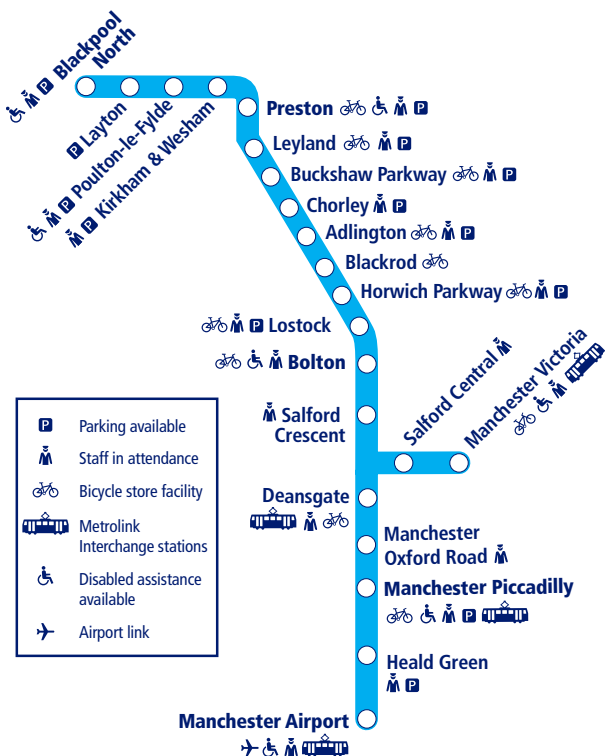

Train times

27

11 December 2022 –
20 May 2023

**Blackpool North to Manchester
Victoria/Manchester Airport.
Preston to Hazel Grove.**

NORTHERN

Go do your thing

This timetable shows all Northern services between **Blackpool North and Manchester**, including through services to **Manchester Airport**.

How to read this timetable

Look down the left hand column for your departure station. Read across until you find a suitable departure time. Read down the column to find the arrival time at your destination. Through services are shown in bold type (this means you won't have to change trains). Connecting services are shown in light type. If you travel on a connecting service, change at the next station shown in bold or if you arrive on a connecting service, change at the last station shown in bold, unless a footnote advises otherwise.

TrainTracker™

For up to date travel information and live departures direct to your mobile, text your station **name** or **location code** to **8 49 50**.

Customers with disabilities or restricted mobility are encouraged to contact our **Customer Experience Centre** who will book assistance for you.