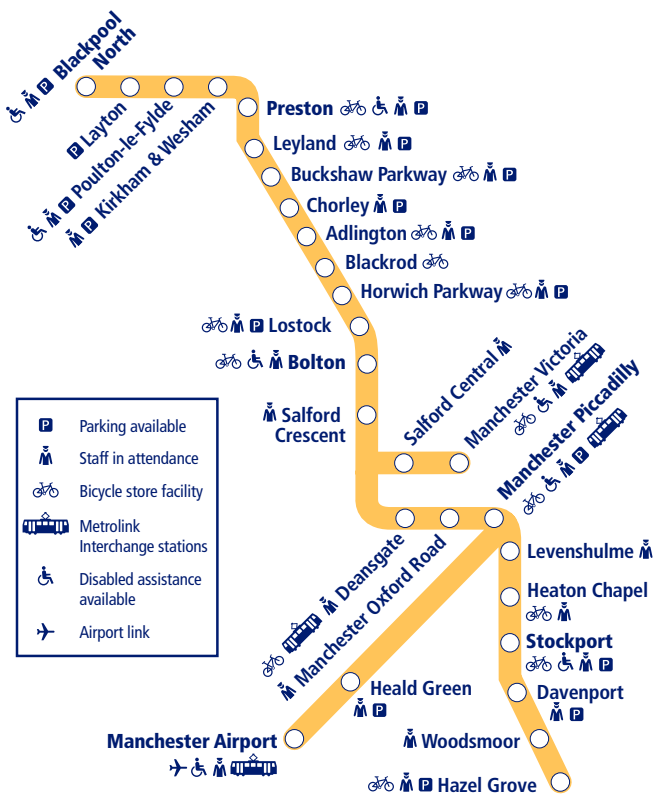

Train times

15 May – 10 December

27

**Blackpool North to Manchester
Victoria/Manchester Airport.
Preston to Hazel Grove.**

NORTHERN

Go do your thing

This timetable shows all Northern services between **Blackpool North and Manchester**, including through services to **Manchester Airport**.

How to read this timetable

Look down the left hand column for your departure station. Read across until you find a suitable departure time. Read down the column to find the arrival time at your destination. Through services are shown in bold type (this means you won't have to change trains). Connecting services are shown in light type. If you travel on a connecting service, change at the next station shown in bold or if you arrive on a connecting service, change at the last station shown in bold, unless a footnote advises otherwise.

TrainTracker™

For up to date travel information and live departures direct to your mobile, text your station **name** or **location code** to **8 49 50**.

Customers with disabilities or restricted mobility are encouraged to contact our **Customer Experience Centre** who will book assistance for you.