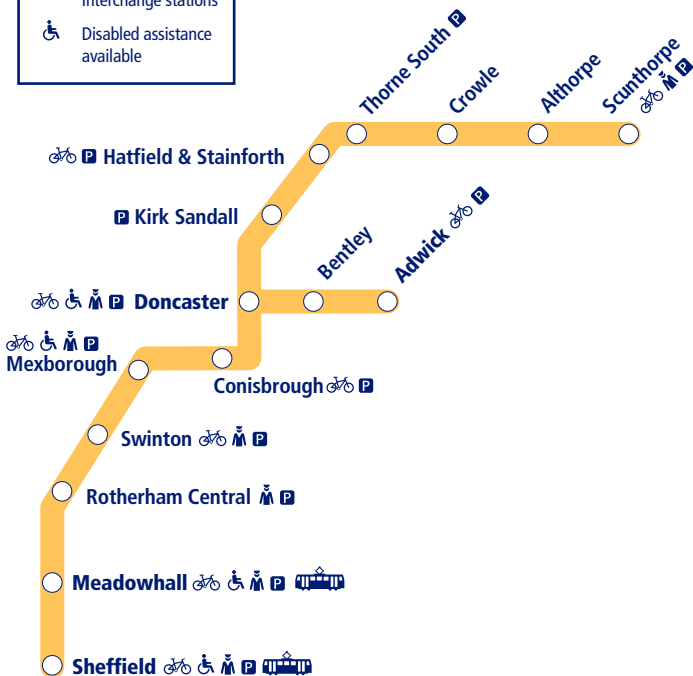

NORTHERN

Go do your thing

This timetable shows all train services between **Sheffield and Scunthorpe/Adwick**.

How to read this timetable

Look down the left hand column for your departure station. Read across until you find a suitable departure time. Read down the column to find the arrival time at your destination. Through services are shown in bold type (this means you won't have to change trains). Connecting services are shown in light type. If you travel on a connecting service, change at the next station shown in bold or if you arrive on a connecting service, change at the last station shown in bold, unless a footnote advises otherwise.

TrainTracker™

For up to date travel information and live departures direct to your mobile, text your station **name** or **location code** to **8 49 50**.

Customers with disabilities or restricted mobility are encouraged to contact our **Customer Experience Centre** who will book assistance for you.