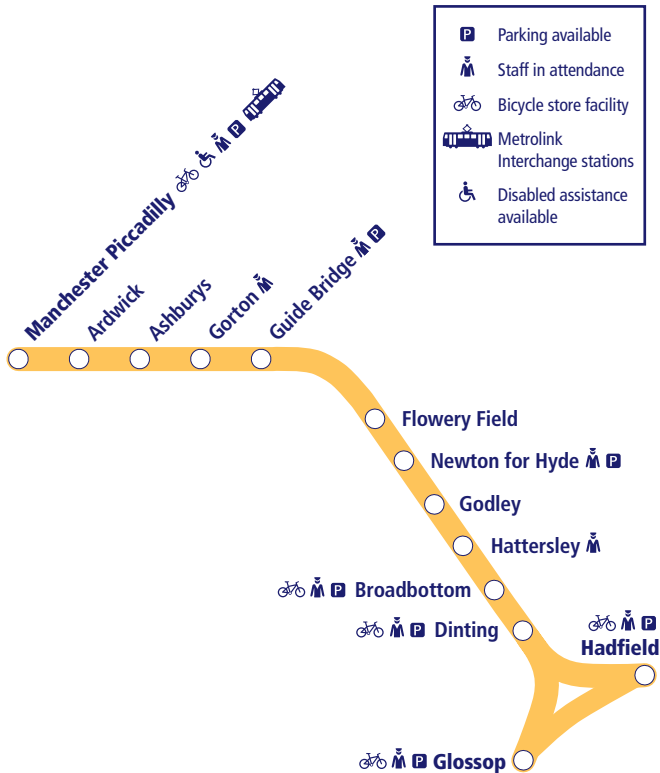

Train times

18 May – 13 December 2025

24

Manchester to Hadfield and Glossop

This timetable shows the Northern train service between **Hadfield/Glossop and Manchester**.

How to read this timetable

Look down the left hand column for your departure station. Read across until you find a suitable departure time. Read down the column to find the arrival time at your destination. Through services are shown in bold type (this means you won't have to change trains). Connecting services are shown in light type. If you travel on a connecting service, change at the next station shown in bold or if you arrive on a connecting service, change at the last station shown in bold, unless a footnote advises otherwise.

TrainTracker™

For up to date travel information and live departures direct to your mobile, text your station **name** or **location code** to **8 49 50**.

Customers with disabilities or restricted mobility are encouraged to contact our **Customer Experience Centre** who will book assistance for you.