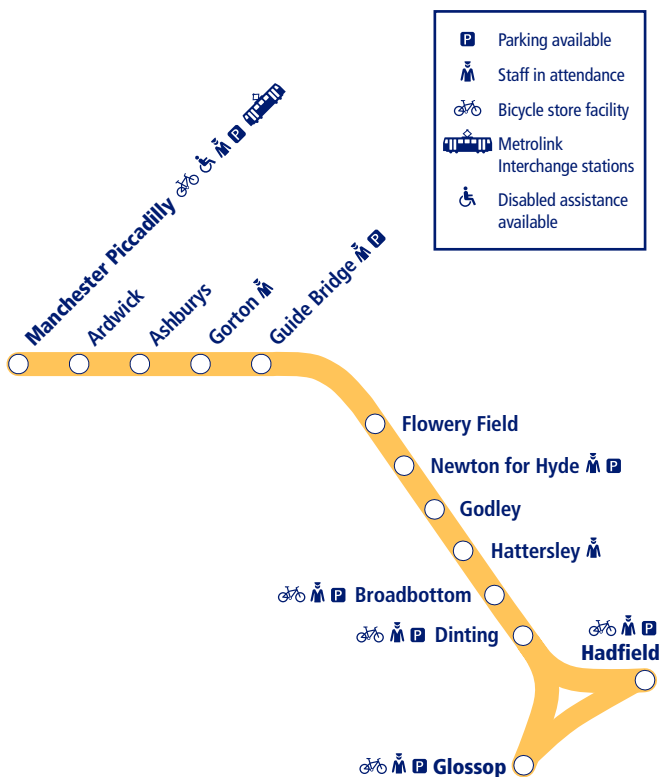

Train times

15 May – 10 December

24

Manchester to Hadfield and Glossop

This timetable shows the Northern train service between **Hadfield/Glossop and Manchester**.

How to read this timetable

Look down the left hand column for your departure station. Read across until you find a suitable departure time. Read down the column to find the arrival time at your destination. Through services are shown in bold type (this means you won't have to change trains). Connecting services are shown in light type. If you travel on a connecting service, change at the next station shown in bold or if you arrive on a connecting service, change at the last station shown in bold, unless a footnote advises otherwise.

Minimum connection times

All stations have a minimum connection time of 5 minutes unless stated. Manchester Piccadilly 10 minutes.

Community Rail Partnerships and community groups

We support a number of active community rail partnerships (CRPs) across our network. CRPs bring together local communities and the rail industry to deliver benefits to both, and encourage use of the lines they represent.

TrainTracker™

For up to date travel information and live departures direct to your mobile, text your station **name** or **location code** to **8 49 50**.

Customers with disabilities or restricted mobility are encouraged to contact our **Customer Experience Centre** who will book assistance for you.