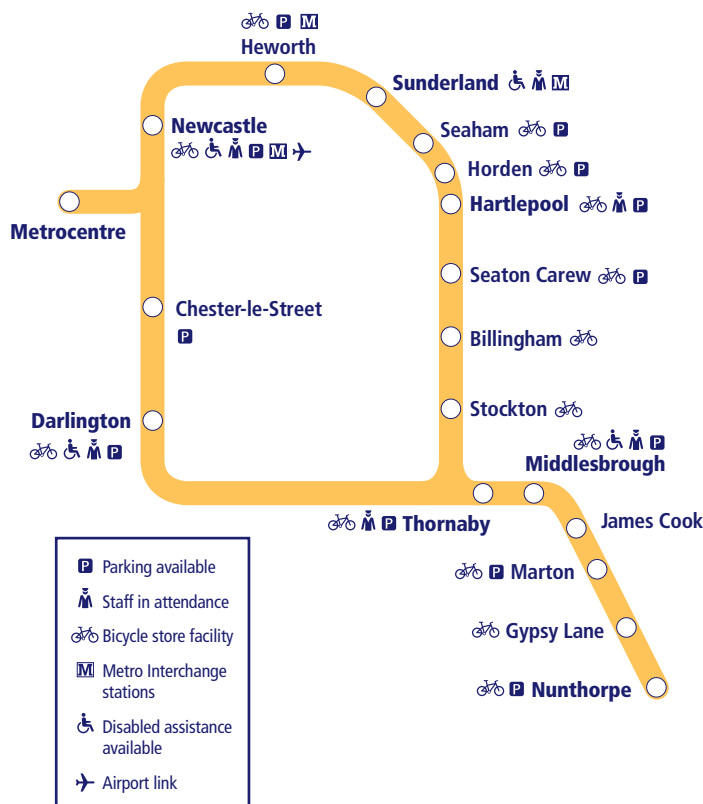

## Nunthorpe and Middlesbrough to Newcastle and Metrocentre

This timetable is a summary of our train services between **Nunthorpe, Middlesbrough, Newcastle and Metrocentre**. Other trains run between **Newcastle and Metrocentre, Newcastle and Darlington**, and Metro trains run between **Newcastle and Sunderland**.

### How to read this timetable

Look down the left hand column for your departure station. Read across until you find a suitable departure time. Read down the column to find the arrival time at your destination. Through services are shown in bold type (this means you won't have to change trains). Connecting services are shown in light type. If you travel on a connecting service, change at the next station shown in bold or if you arrive on a connecting service, change at the last station shown in bold, unless a footnote advises otherwise.