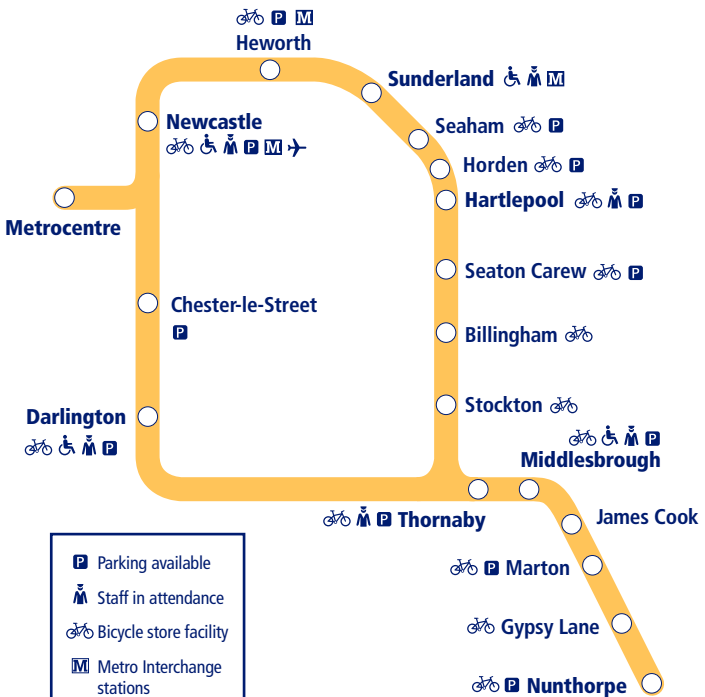

Train times

2 June – 14 December 2024

2

Nunthorpe and Middlesbrough to Newcastle and Metrocentre

- Parking available
- Staff in attendance
- Bicycle store facility
- Metro Interchange stations
- Disabled assistance available
- Airport link

This timetable is a summary of our train services between **Nunthorpe, Middlesbrough, Newcastle and Metrocentre**. Other trains run between **Newcastle and Metrocentre, Newcastle and Darlington**, and Metro trains run between **Newcastle and Sunderland**.

Services between **Newcastle and Sunderland** are run for NEXUS.

How to read this timetable

Look down the left hand column for your departure station. Read across until you find a suitable departure time. Read down the column to find the arrival time at your destination. Through services are shown in bold type (this means you won't have to change trains). Connecting services are shown in light type. If you travel on a connecting service, change at the next station shown in bold or if you arrive on a connecting service, change at the last station shown in bold, unless a footnote advises otherwise.

Notes

A To London Kings Cross.

B To Carlisle.

C To Hexham.

E From Saltburn.

F From Whitby.

G From London Kings Cross.

SO Saturdays only.