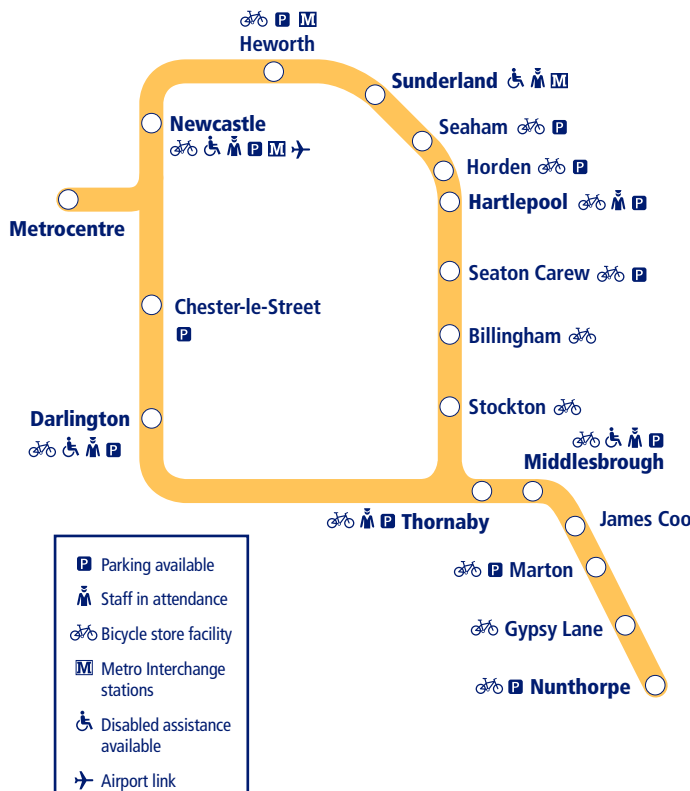

Train times

2

21 May 2023 –
9 December 2023

Nunthorpe and Middlesbrough to Newcastle and Metrocentre

This timetable is a summary of our train services between **Nunthorpe, Middlesbrough, Newcastle and Metrocentre**. Other trains run between **Newcastle and Metrocentre, Newcastle and Darlington**, and Metro trains run between **Newcastle and Sunderland**.

Services between **Newcastle and Sunderland** are run for NEXUS.

How to read this timetable

Look down the left hand column for your departure station. Read across until you find a suitable departure time. Read down the column to find the arrival time at your destination. Through services are shown in bold type (this means you won't have to change trains). Connecting services are shown in light type. If you travel on a connecting service, change at the next station shown in bold or if you arrive on a connecting service, change at the last station shown in bold, unless a footnote advises otherwise.

TrainTracker™

For up to date travel information and live departures direct to your mobile, text your station **name** or **location code** to **8 49 50**.

Customers with disabilities or restricted mobility are encouraged to contact our **Customer Experience Centre** who will book assistance for you.