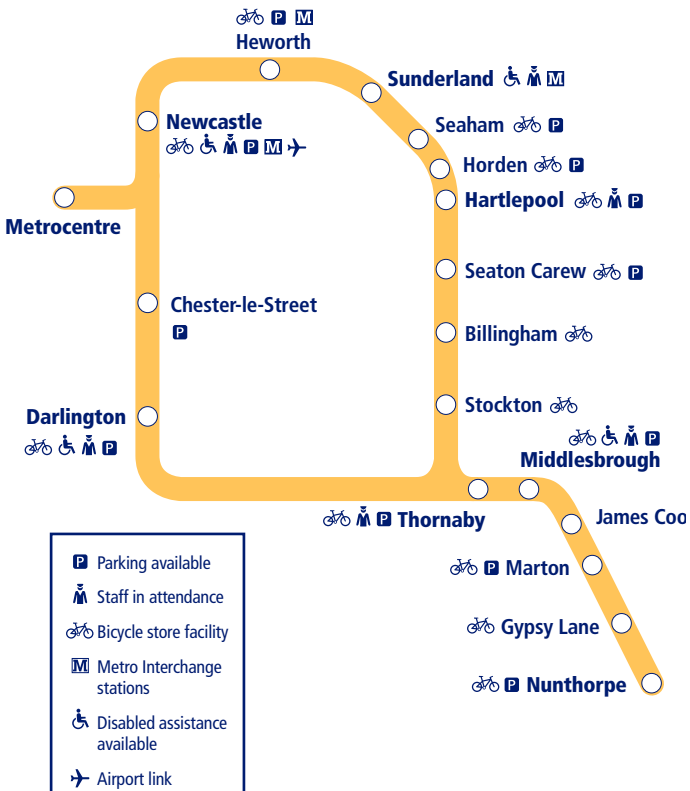

## Nunthorpe and Middlesbrough to Newcastle and Metrocentre

This timetable is a summary of our train services between **Nunthorpe, Middlesbrough, Newcastle and Metrocentre**. Other trains run between **Newcastle and Metrocentre, Newcastle and Darlington**, and Metro trains run between **Newcastle and Sunderland**.

## How to read this timetable

Look down the left hand column for your departure station. Read across until you find a suitable departure time. Read down the column to find the arrival time at your destination. Through services are shown in bold type (this means you won't have to change trains). Connecting services are shown in light type. If you travel on a connecting service, change at the next station shown in bold or if you arrive on a connecting service, change at the last station shown in bold, unless a footnote advises otherwise.