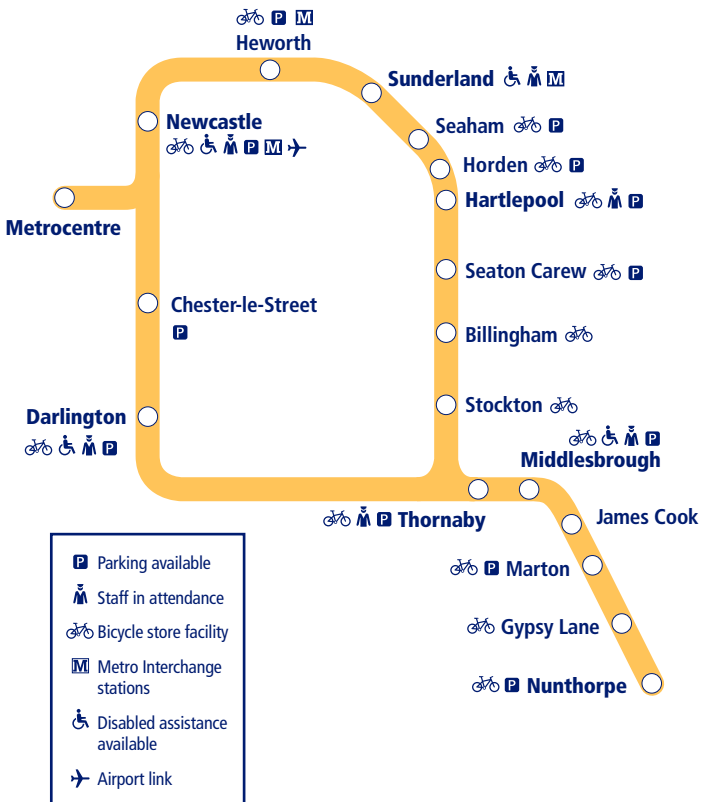

Train times

15 May – 10 December

2

Nunthorpe and Middlesbrough to Newcastle and Metrocentre

NORTHERN

Go do your thing

This timetable is a summary of our train services between **Nunthorpe, Middlesbrough, Newcastle and Metrocentre**. Other trains run between **Newcastle and Metrocentre, Newcastle and Darlington**, and Metro trains run between **Newcastle and Sunderland**.

Services between **Newcastle and Sunderland** are run for NEXUS.

How to read this timetable

Look down the left hand column for your departure station. Read across until you find a suitable departure time. Read down the column to find the arrival time at your destination. Through services are shown in bold type (this means you won't have to change trains). Connecting services are shown in light type. If you travel on a connecting service, change at the next station shown in bold or if you arrive on a connecting service, change at the last station shown in bold, unless a footnote advises otherwise.

Notes

B To London Kings Cross.

E To Hexham.

F To Carlisle.

G From Saltburn.

K From Whitby.

L From London Kings Cross.

SO Saturdays only.