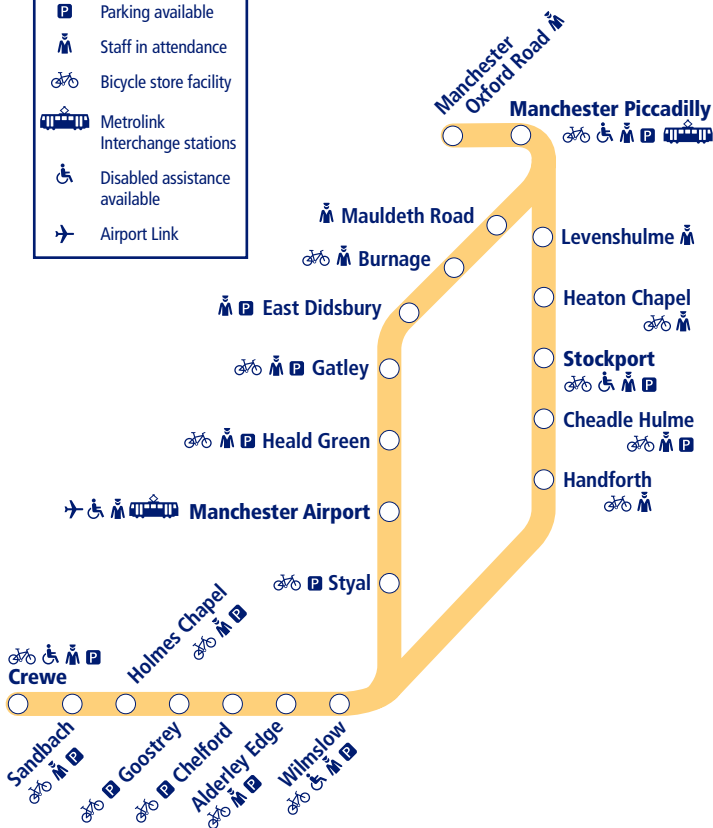

NORTHERN

Go do your thing

This timetable shows a summary of Northern services between **Crewe/ Wilmslow and Manchester via Stockport and via Manchester Airport**. For other services between **Stockport and Manchester** see other timetables. For stopping services between **Manchester Airport and Manchester** see Timetable 21.

How to read this timetable

Look down the left hand column for your departure station. Read across until you find a suitable departure time. Read down the column to find the arrival time at your destination. Through services are shown in bold type (this means you won't have to change trains). Connecting services are shown in light type. If you travel on a connecting service, change at the next station shown in bold or if you arrive on a connecting service, change at the last station shown in bold, unless a footnote advises otherwise.