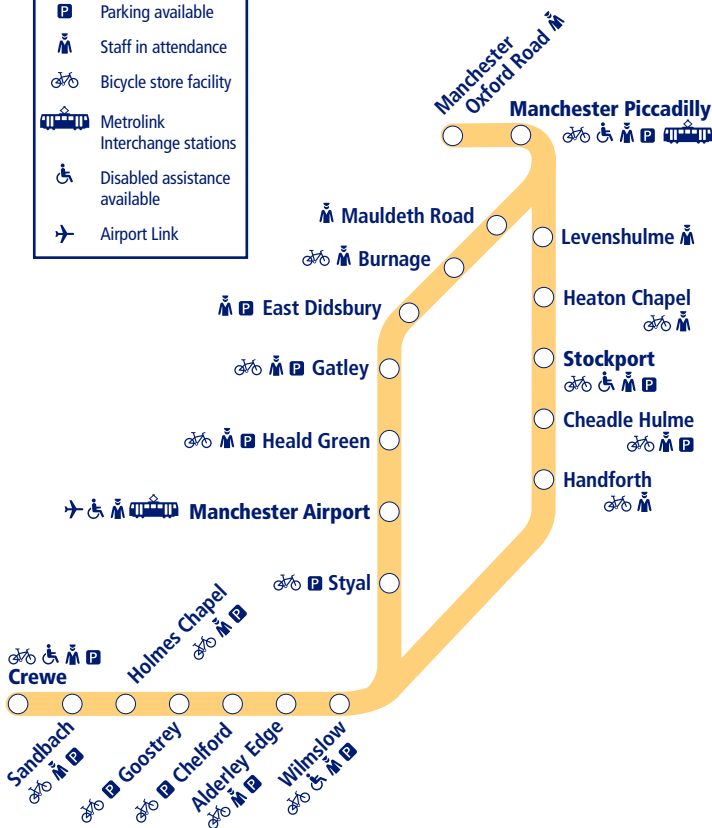

## Manchester to Crewe via Stockport and via Manchester Airport

	Parking available
	Staff in attendance
	Bicycle store facility
	Metrolink Interchange stations
	Disabled assistance available
	Airport Link