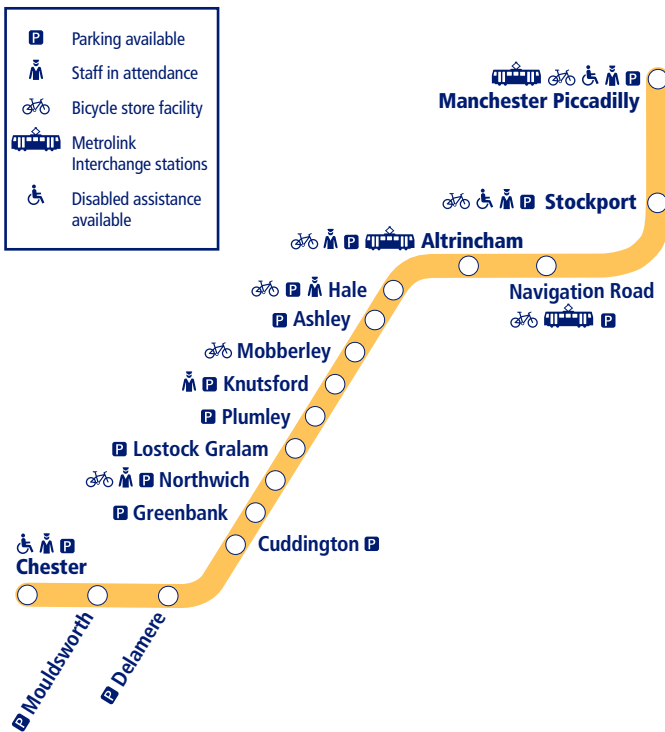

Train times

17

21 May 2023 –
9 December 2023

Manchester to Chester via Altrincham (Mid Cheshire Line)

This timetable shows the Northern train service on the Mid Cheshire Line between **Manchester and Chester via Altrincham**. Other trains run between **Chester and Manchester via Warrington**, and between **Stockport and Manchester**.

How to read this timetable

Look down the left hand column for your departure station. Read across until you find a suitable departure time. Read down the column to find the arrival time at your destination. Through services are shown in bold type (this means you won't have to change trains). Connecting services are shown in light type. If you travel on a connecting service, change at the next station shown in bold or if you arrive on a connecting service, change at the last station shown in bold, unless a footnote advises otherwise.

Minimum connection times

All stations have a minimum connection time of 5 minutes unless stated. Manchester Piccadilly 10 minutes.

Community Rail Partnerships and community groups

We support a number of active community rail partnerships (CRPs) across our network. CRPs bring together local communities and the rail industry to deliver benefits to both, and encourage use of the lines they represent.