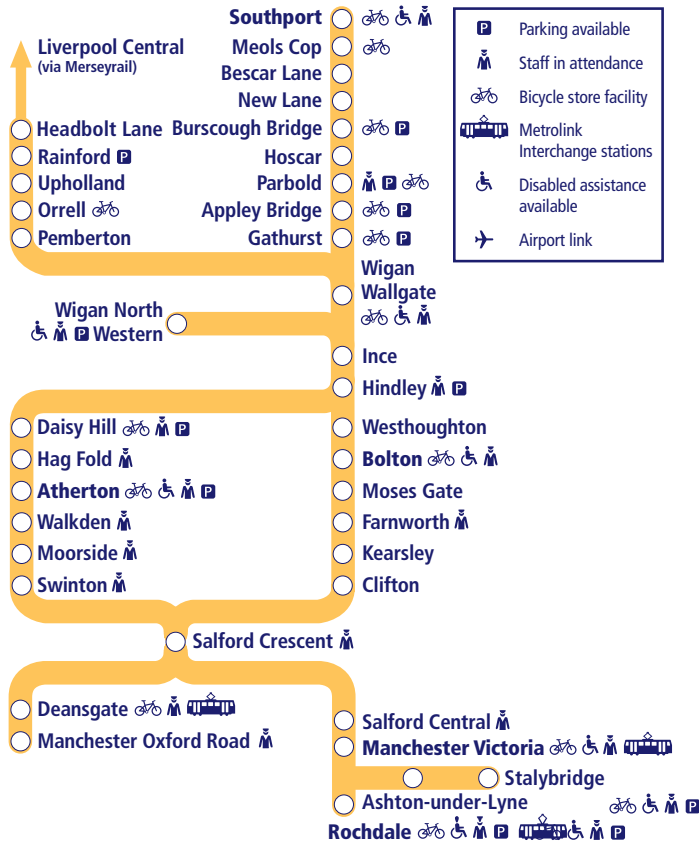

Train times

18 May – 13 December 2025

14

Manchester to Southport and Headbolt Lane

This timetable is a summary of train services between **Southport/Headbolt Lane** and **Manchester/Stalybridge**. Other services run between **Bolton and Manchester** (Timetable 11), and **Manchester Piccadilly and Manchester Airport**.

How to read this timetable

Look down the left hand column for your departure station. Read across until you find a suitable departure time. Read down the column to find the arrival time at your destination. Through services are shown in bold type (this means you won't have to change trains). Connecting services are shown in light type. If you travel on a connecting service, change at the next station shown in bold or if you arrive on a connecting service, change at the last station shown in bold, unless a footnote advises otherwise.

Minimum connection times

All stations have a minimum connection time of 5 minutes unless stated. Manchester Piccadilly 10 minutes, Liverpool Central 10 minutes.

Community Rail Partnerships and community groups

TrainTracker™

For up to date travel information and live departures direct to your mobile, text your station **name** or **location code** to **8 49 50**.

Customers with disabilities or restricted mobility are encouraged to contact our **Customer Experience Centre** who will book assistance for you.