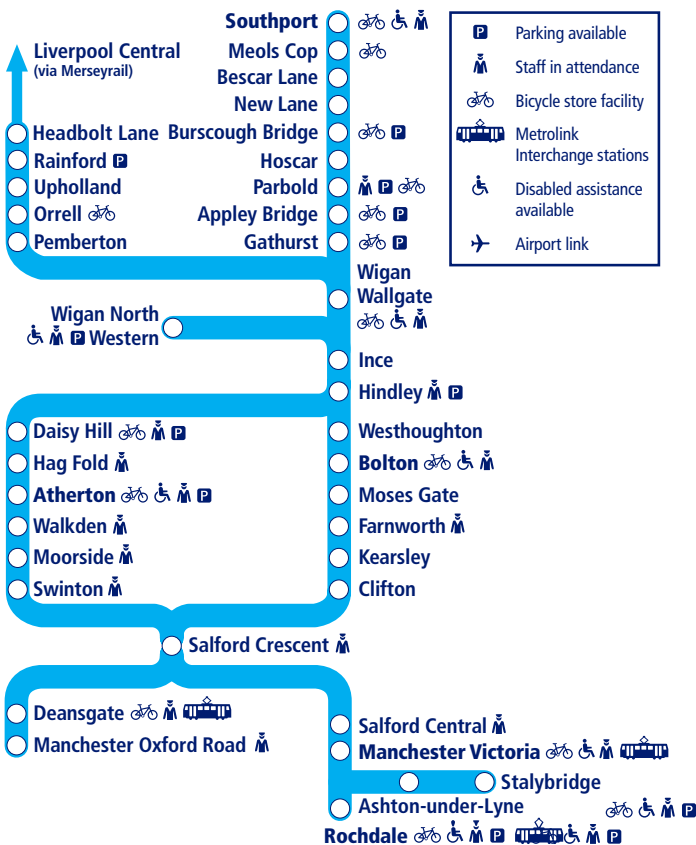

# Train times

## Manchester to Southport and Headbolt Lane

This timetable is a summary of train services between **Southport/Headbolt Lane** and **Manchester/Stalybridge**. Other services run between **Bolton and Manchester** (Timetable 11), and **Manchester Piccadilly and Manchester Airport**.

## How to read this timetable

Look down the left hand column for your departure station. Read across until you find a suitable departure time. Read down the column to find the arrival time at your destination. Through services are shown in bold type (this means you won't have to change trains). Connecting services are shown in light type. If you travel on a connecting service, change at the next station shown in bold or if you arrive on a connecting service, change at the last station shown in bold, unless a footnote advises otherwise.