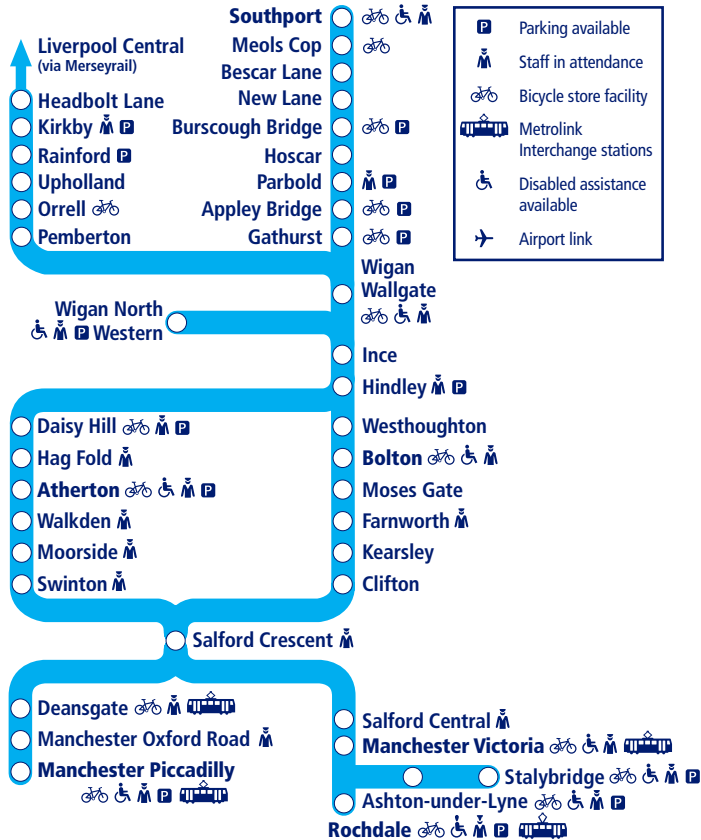

Train times

14

10 December 2023 –
1 June 2024

Manchester to Southport and Headbolt Lane

This timetable is a summary of train services between **Southport/Headbolt Lane** and **Manchester/Stalybridge**. Other services run between **Bolton and Manchester** (Timetable 11), and **Manchester Piccadilly and Manchester Airport**.

How to read this timetable

Look down the left hand column for your departure station. Read across until you find a suitable departure time. Read down the column to find the arrival time at your destination. Through services are shown in bold type (this means you won't have to change trains). Connecting services are shown in light type. If you travel on a connecting service, change at the next station shown in bold or if you arrive on a connecting service, change at the last station shown in bold, unless a footnote advises otherwise.

Minimum connection times

All stations have a minimum connection time of 5 minutes unless stated. Manchester Piccadilly 10 minutes, Liverpool Central 10 minutes.

Community Rail Partnerships and community groups

TrainTracker™

For up to date travel information and live departures direct to your mobile, text your station **name** or **location code** to **8 49 50**.

Customers with disabilities or restricted mobility are encouraged to contact our **Customer Experience Centre** who will book assistance for you.