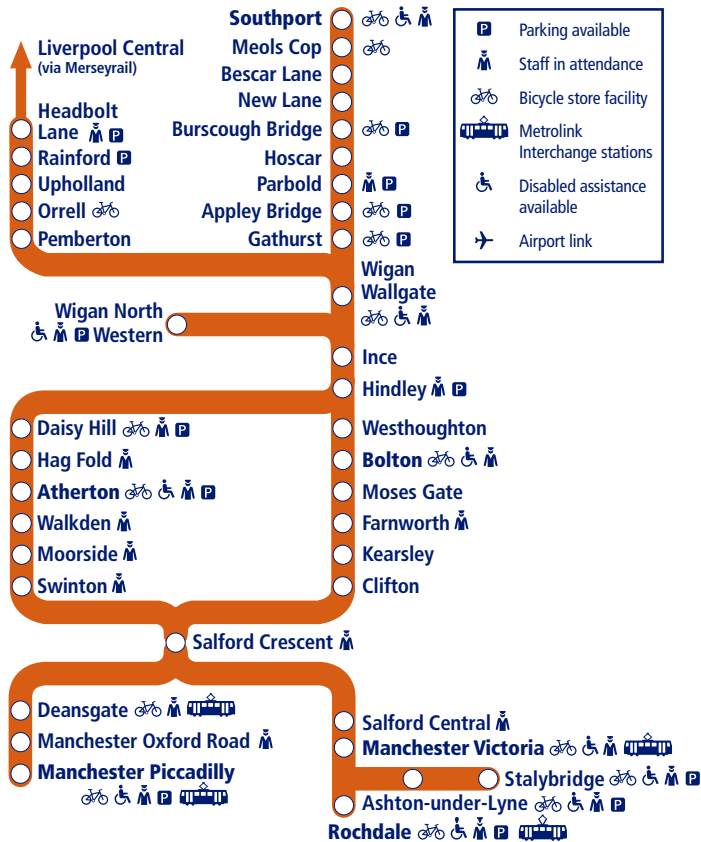

Train times

14

2 October 2023 –
9 December 2023

Manchester to Southport and Headbolt Lane

This timetable is a summary of trains between **Southport/Headbolt Lane** and **Manchester/Stalybridge**.

Other services run between **Bolton and Manchester** (Timetable 11).

How to read this timetable

Look down the left hand column for your departure station. Read across until you find a suitable departure time. Read down the column to find the arrival time at your destination. Through services are shown in bold type (this means you won't have to change trains). Connecting services are shown in light type. If you travel on a connecting service, change at the next station shown in bold or if you arrive on a connecting service, change at the last station shown in bold, unless a footnote advises otherwise.

Minimum connection times

All stations have a minimum connection time of 5 minutes unless stated. Manchester Piccadilly 10 minutes, Liverpool Central 10 minutes.

Community Rail Partnerships and community groups