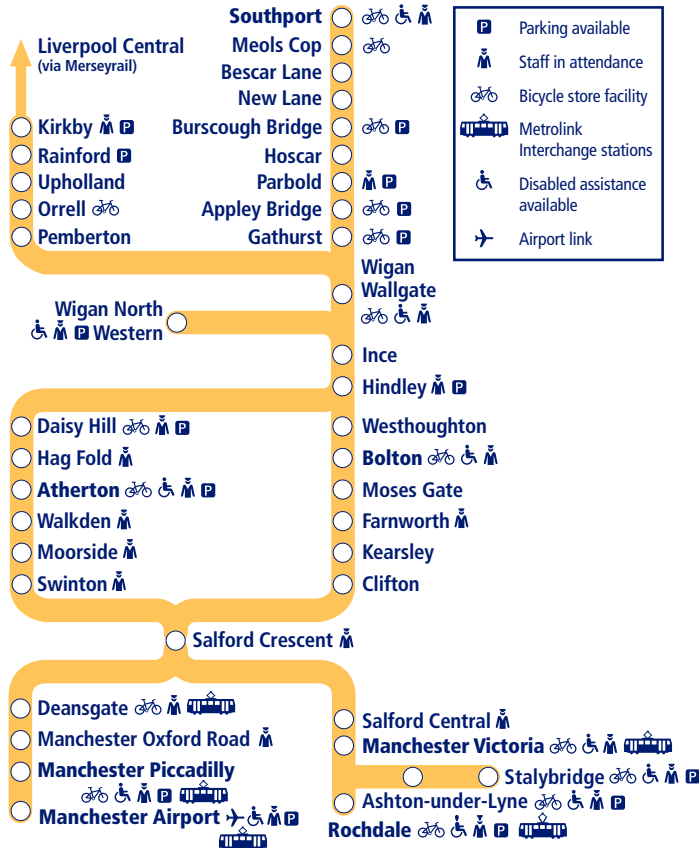

Train times

18 July - 10 December 2022

14

Manchester to Southport and Kirkby

This timetable is a summary of train services between **Southport/Kirkby** and **Manchester/Stalybridge**. Other services run between **Bolton and Manchester** (Timetable 11), and **Manchester Piccadilly and Manchester Airport**.

How to read this timetable

Look down the left hand column for your departure station. Read across until you find a suitable departure time. Read down the column to find the arrival time at your destination. Through services are shown in bold type (this means you won't have to change trains). Connecting services are shown in light type. If you travel on a connecting service, change at the next station shown in bold or if you arrive on a connecting service, change at the last station shown in bold, unless a footnote advises otherwise.

Minimum connection times

All stations have a minimum connection time of 5 minutes unless stated. Manchester Piccadilly 10 minutes, Liverpool Central 10 minutes.

Community Rail Partnerships and community groups