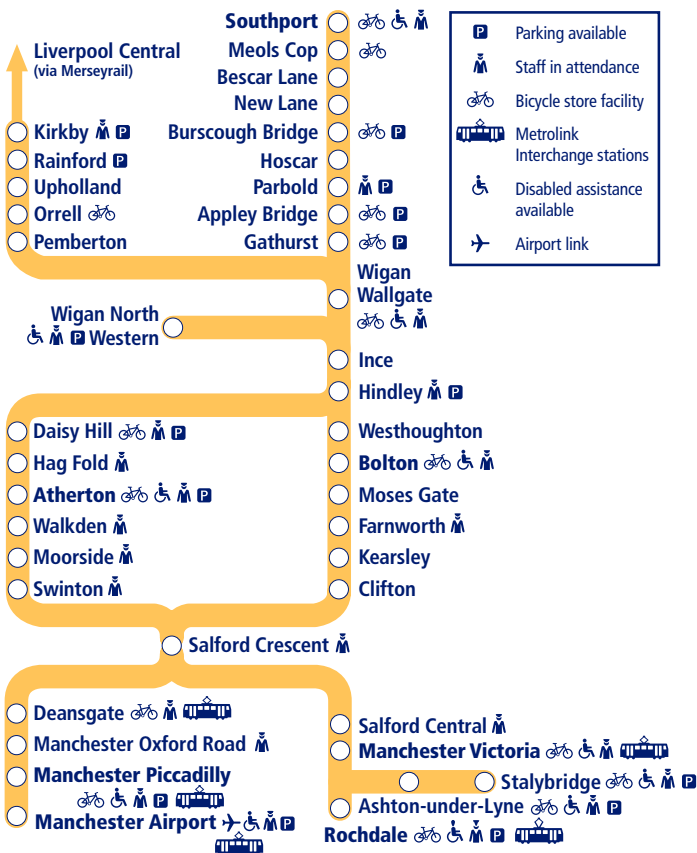

Train times

18 July - 10 December 2022

14

Manchester to Southport and Kirkby

NORTHERN

Go do your thing

This timetable is a summary of train services between **Southport/Kirkby** and **Manchester/Stalybridge**.

Other services run between **Bolton and Manchester** (Timetable 11), and **Manchester Piccadilly and Manchester Airport**.

How to read this timetable

Look down the left hand column for your departure station. Read across until you find a suitable departure time. Read down the column to find the arrival time at your destination. Through services are shown in bold type (this means you won't have to change trains). Connecting services are shown in light type. If you travel on a connecting service, change at the next station shown in bold or if you arrive on a connecting service, change at the last station shown in bold, unless a footnote advises otherwise.

Minimum connection times

All stations have a minimum connection time of 5 minutes unless stated. Manchester Piccadilly 10 minutes, Liverpool Central 10 minutes.

Community Rail Partnerships and community groups