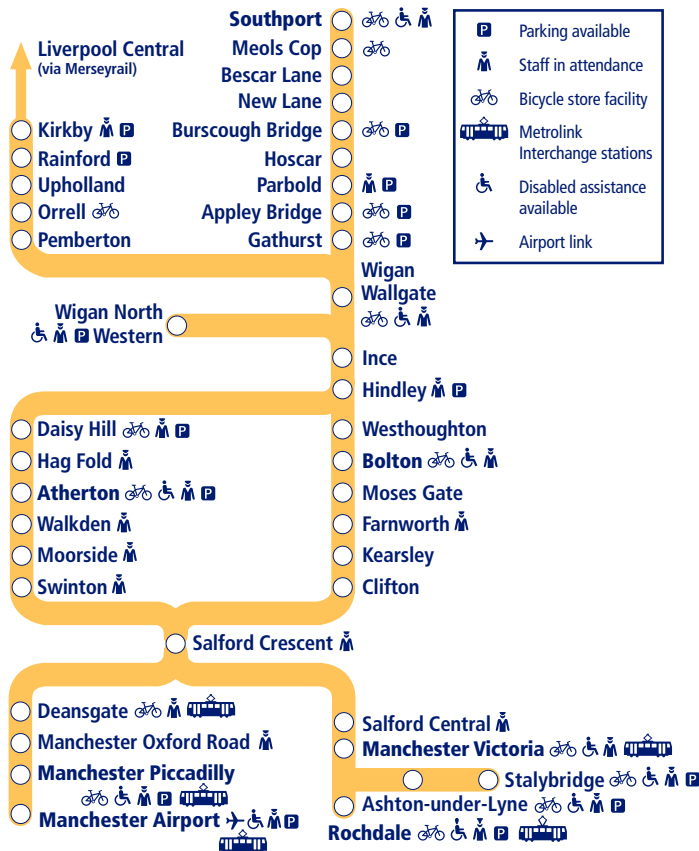

## Manchester to Southport and Kirkby

This timetable is a summary of train services between **Southport/Kirkby** and **Manchester/Stalybridge**. Other services run between **Bolton and Manchester** (Timetable 11), and **Manchester Piccadilly and Manchester Airport**.

### How to read this timetable

Look down the left hand column for your departure station. Read across until you find a suitable departure time. Read down the column to find the arrival time at your destination. Through services are shown in bold type (this means you won't have to change trains). Connecting services are shown in light type. If you travel on a connecting service, change at the next station shown in bold or if you arrive on a connecting service, change at the last station shown in bold, unless a footnote advises otherwise.

### Minimum connection times

All stations have a minimum connection time of 5 minutes unless stated. Manchester Piccadilly 10 minutes, Liverpool Central 10 minutes.