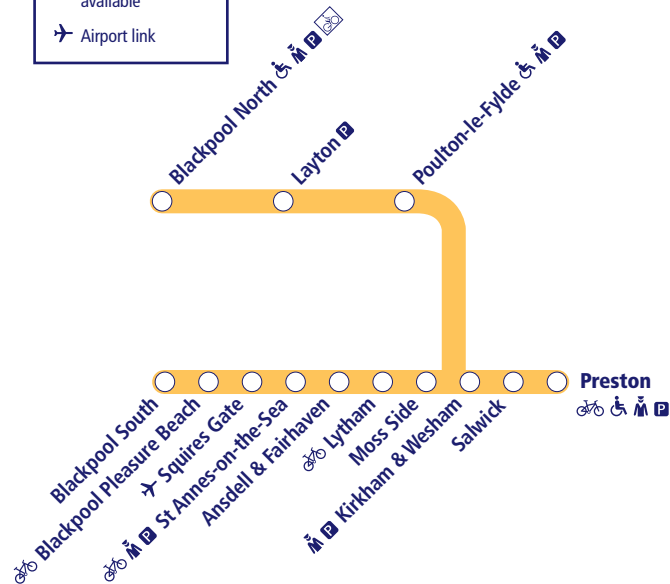

Train times

18 May – 13 December 2025

13

Preston to Blackpool

- Parking available
- Staff in attendance
- Bicycle store facility
- Bike & Go
- Disabled assistance available
- Airport link

This timetable shows the Northern train service between **Preston and Blackpool**.

How to read this timetable

Look down the left hand column for your departure station. Read across until you find a suitable departure time. Read down the column to find the arrival time at your destination. Through services are shown in bold type (this means you won't have to change trains). Connecting services are shown in light type. If you travel on a connecting service, change at the next station shown in bold or if you arrive on a connecting service, change at the last station shown in bold, unless a footnote advises otherwise.