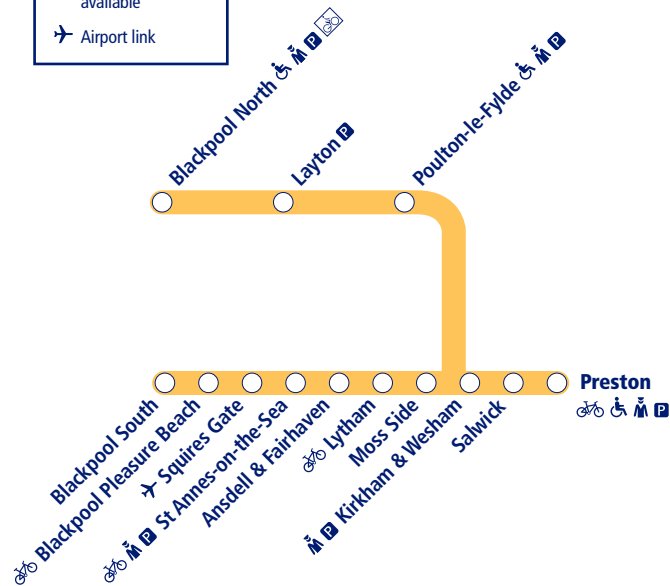

Train times

13

21 May 2023 –
9 December 2023

Preston to Blackpool

- Parking available
- Staff in attendance
- Bicycle store facility
- Bike & Go
- Disabled assistance available
- Airport link

This timetable shows the Northern train service between **Preston and Blackpool**.

How to read this timetable

Look down the left hand column for your departure station. Read across until you find a suitable departure time. Read down the column to find the arrival time at your destination. Through services are shown in bold type (this means you won't have to change trains). Connecting services are shown in light type. If you travel on a connecting service, change at the next station shown in bold or if you arrive on a connecting service, change at the last station shown in bold, unless a footnote advises otherwise.