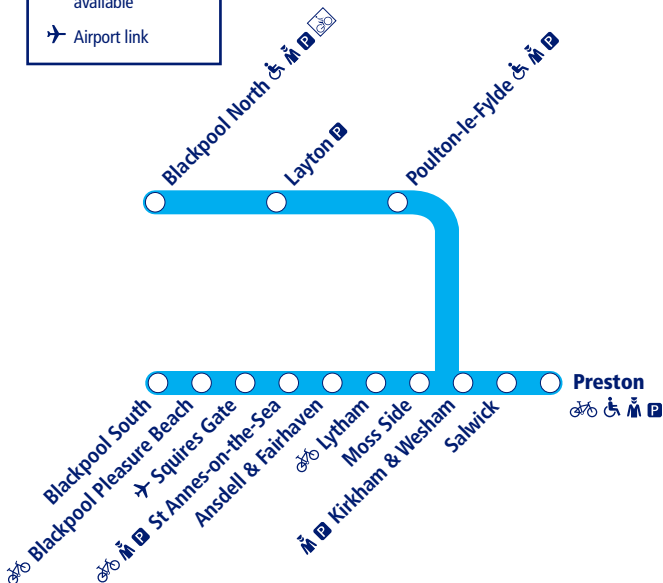

Train times

13

11 December 2022 –
20 May 2023

Preston to Blackpool

- Parking available
- Staff in attendance
- Bicycle store facility
- Bike & Go
- Disabled assistance available
- Airport link

NORTHERN

Go do your thing