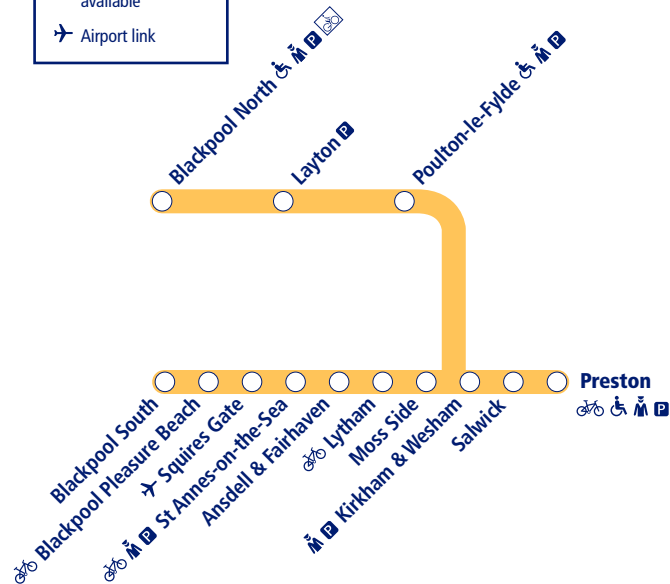

Train times

15 May – 10 December

13

Preston to Blackpool

- Parking available
- Staff in attendance
- Bicycle store facility
- Bike & Go
- Disabled assistance available
- Airport link

This timetable shows the Northern train service between **Preston and Blackpool**.

How to read this timetable

Look down the left hand column for your departure station. Read across until you find a suitable departure time. Read down the column to find the arrival time at your destination. Through services are shown in bold type (this means you won't have to change trains). Connecting services are shown in light type. If you travel on a connecting service, change at the next station shown in bold or if you arrive on a connecting service, change at the last station shown in bold, unless a footnote advises otherwise.

Minimum connection times

All stations have a minimum connection time of 5 minutes unless stated. Preston 8 minutes.

Community Rail Partnerships and community groups

We support a number of active community rail partnerships (CRPs) across our network. CRPs bring together local communities and the rail industry to deliver benefits to both, and encourage use of the lines they represent.

communityraillancashire.co.uk/lines/south-fylde/

Some stations on this route are adopted by local community groups. For more information visit northernrailway.co.uk/community

Planning your journey

National Rail Enquiries

For full details of all train times, fares and rail travel information anywhere on the national rail network, call **03457 48 49 50**, or visit nationalrail.co.uk

TrainTracker™

For up to date travel information and live departures direct to your mobile, text your station **name** or **location code** to **8 49 50**.

Customers with disabilities or restricted mobility are encouraged to contact our **Customer Experience Centre** who will book assistance for you.

Call: **0800 138 5560**

Textphone: **0800 138 5561**

Email: assistance@northernrailway.co.uk

Improving our railway

Engineering work to help improve our services sometimes affects trains, particularly at weekends and bank holidays.

Visit: northernrailway.co.uk/improvements or call National Rail Enquiries: **03457 48 49 50** to check before you travel.

Delay Repay

You can claim Delay Repay if one of our trains is late or cancelled and as a result you get to your destination station later than scheduled, whether it is our fault or not.

Visit northernrailway.co.uk/delayrepay for more information.

Whilst every care has been taken to ensure the accuracy of the information contained in this timetable, we can accept no liability for any inaccuracies, and reserve the right to change information without further notice. Visit our website for the most up to date timetables and check before you travel.