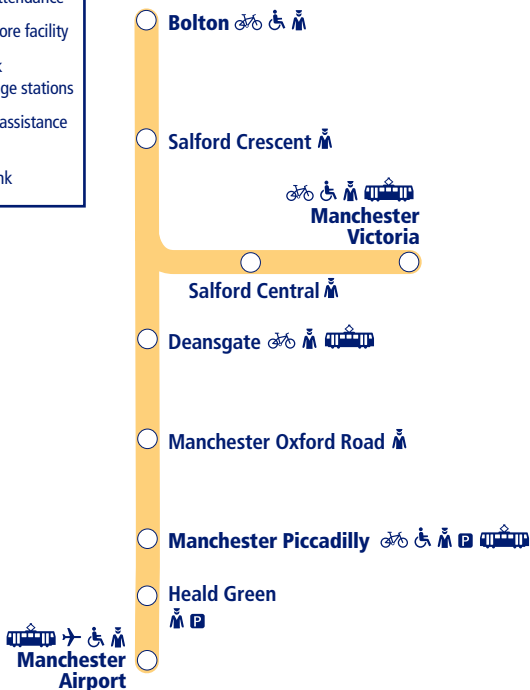

Train times

2 June – 14 December 2024

11

Bolton to Manchester and Manchester Airport

- Parking available
- Staff in attendance
- Bicycle store facility
- Metrolink Interchange stations
- Disabled assistance available
- Airport link

NORTHERN

Go do your thing