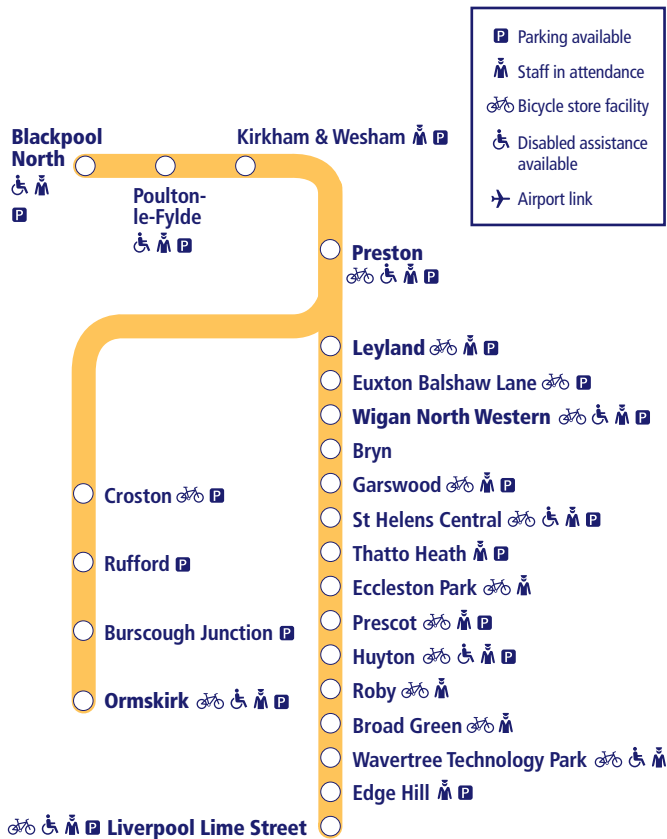

# Train times

18 May – 13 December 2025

10

## Liverpool to Blackpool North and Preston to Ormskirk

This timetable shows Northern train services between **Blackpool, Preston, Wigan and Liverpool** and the complete train service between **Preston and Ormskirk**. Other trains run between **Preston and Wigan**.

### How to read this timetable

Look down the left hand column for your departure station. Read across until you find a suitable departure time. Read down the column to find the arrival time at your destination. Through services are shown in bold type (this means you won't have to change trains). Connecting services are shown in light type. If you travel on a connecting service, change at the next station shown in bold or if you arrive on a connecting service, change at the last station shown in bold, unless a footnote advises otherwise.